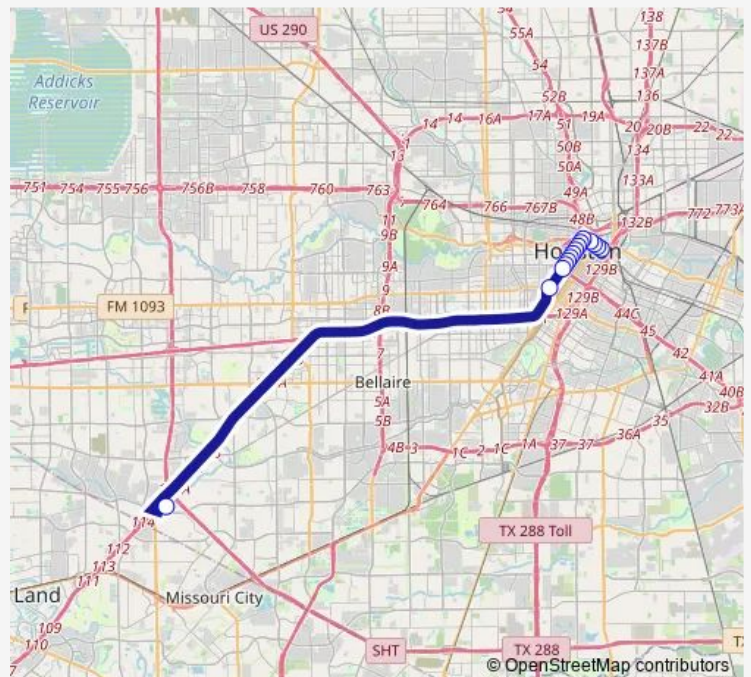

Bus 269 West Bellfort P&R

[Go to website](#)

Direction

undefined — undefined

0 stops

[Open route schedule](#)

Route schedule

undefined — undefined

Monday 09:00-14:00

Tuesday 09:00-14:00

Wednesday 09:00-14:00

Thursday 09:00-14:00

Friday 09:00-14:00

Saturday —

Sunday —

Route info

Direction:

Stops: 0

Trip Duration: — min