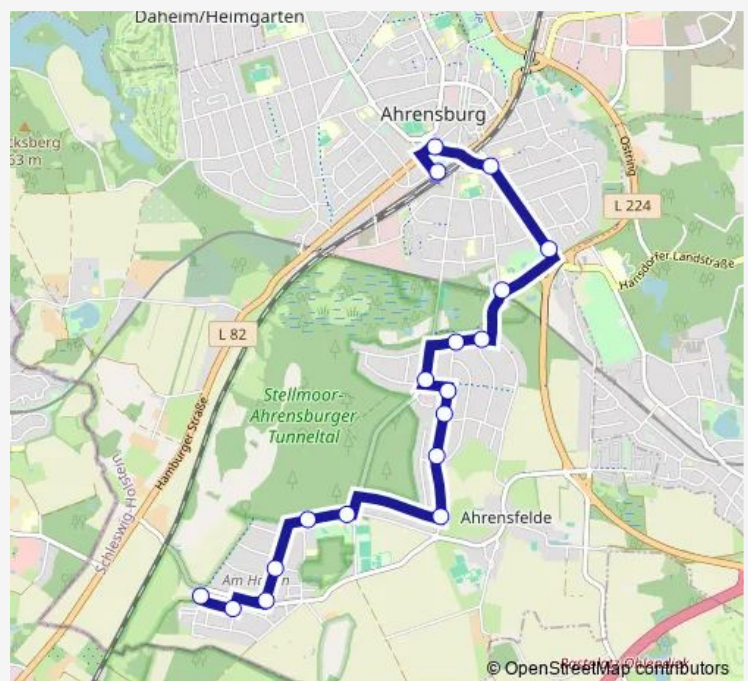

Ahrensburg, Burgweg

Ahrensburg, Starweg

Ahrensburg, Finkenweg

U Ahrensburg Ost

Ahrensburg, Am Aalfang

Ahrensburg, Manhagener Allee

Ahrensburg, Hamburger Straße

Bf. Ahrensburg

Route schedule

Ahrensburg, Am Kratt — Bf. Ahrensburg

Monday 04:50-20:18

Tuesday 04:50-20:18

Wednesday 04:50-20:18

Thursday 04:50-20:18

Friday 04:50-20:18

Saturday 06:50-20:20

Sunday 09:20-20:20

Route info

Direction: Ahrensburg, Am Kratt

Stops: 18

Trip Duration: 0 hour 22 min

■ 269 — Bf. Ahrensburg > %UB Ahrensburg Ost > Ahrensburg, Am Kratt

Direction

Bf. Ahrensburg — Ahrensburg, Am Kratt

Wednesday 05:40-19:40

Thursday 05:40-19:40

Friday 05:40-19:40

Saturday 07:10-19:40

Sunday 09:40-19:40

Route info

Direction: Bf. Ahrensburg

Stops: 18