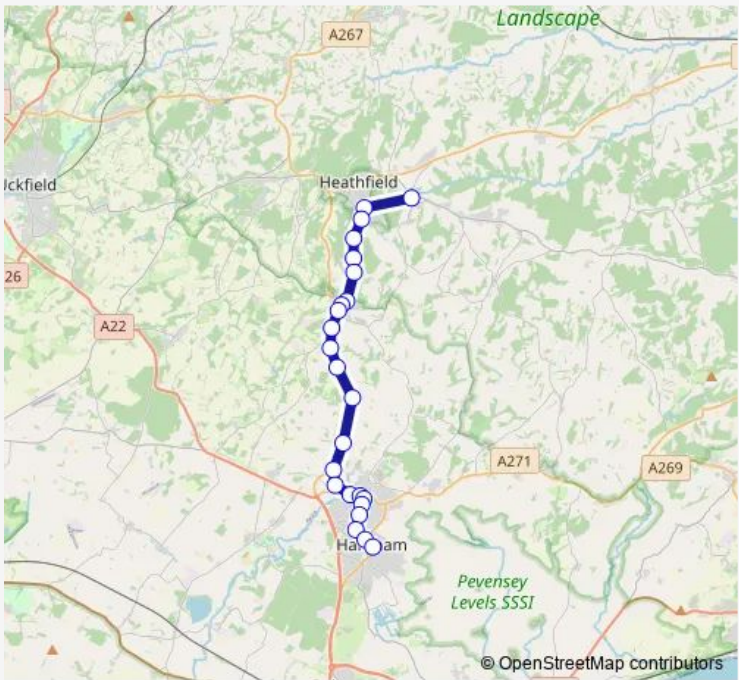

Bus 269 Hailsham - Heathfield Community College

[Go to website](#)

**Direction**  
 Heathfield Community College — High Street  
 24 stops  
[Open route schedule](#)

- Heathfield Community College
- Holly Drive
- Sandy Cross Lane
- Runt in Tun
- West Street Lane
- Primary School
- Vines Cross Road
- Cherry Tree Court
- Merrydown Village
- The May Garland Inn
- Crematorium
- Swansbrook Lane
- Wellshurst Golf Club
- Vicarage Lane
- Village Hall
- North Street
- Horsebridge Mill
- Provenders Lodge
- Hawkes Farm Academy
- Lansdowne Road
- Hawthylands Road

Route schedule  
 Heathfield Community College — High Street

Monday	15:15
Tuesday	15:15
Wednesday	15:15
Thursday	15:15
Friday	15:15
Saturday	—
Sunday	—

Route info  
 Direction: Heathfield Community College  
 Stops: 24  
 Trip Duration: 0 hour 35 min

■ 269 — Hailsham - Heathfield Community College **BusMaps**

Grovelands Road

Old Railway Bridge

High Street

**Direction**

Tesco — Heathfield Community College

25 stops

[Open route schedule](#)

Tesco

Old Railway Bridge

Grovelands Road

Hawthylands Road

Lansdowne Road

Hawkes Farm Academy

Providers Lodge

Horsebridge Mill