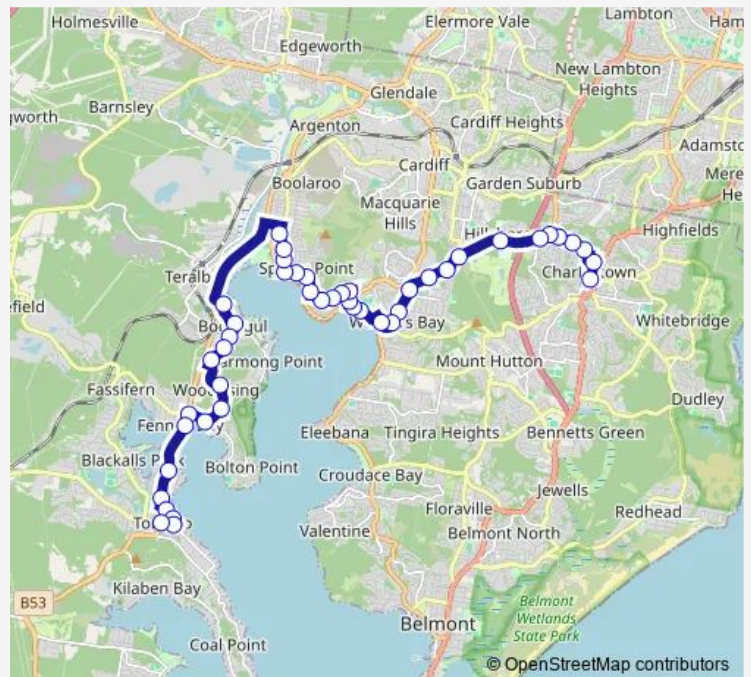

Bus 269 Toronto to Charlestown

[Go to website](#)

Direction

Old Toronto Station, Victory Pde — Charlestown Square, Frederick St, Stand D

44 stops

[Open route schedule](#)

- Old Toronto Station, Victory Pde
- The Boulevard At Pemell St
- The Boulevard Before Cary St
- Cary St At The Boulevard
- Cary St Opp Toronto Public School
- Anzac Pde Opp Harris St
- Main Rd After Ottys Lane
- Fennell Bay Public School, Bay Rd
- Bolton Point Park, Bay Rd
- Enterprise Way At Willai St
- Hayden Brook Rd After Vim Cl
- Hayden Brook Rd After Merriwa St
- Hayden Brook Rd At Ranclaud St
- Marmong St Opp Five Island School
- Marmong St At Rens St
- First St After Fourth St
- Main Rd At Eighth St
- Main Rd Opp Speers Point Library
- Main Rd At Nord St
- Speers St At Lakeview St
- Speers St At Bradford St

Route schedule

Old Toronto Station, Victory Pde — Charlestown Square, Frederick St, Stand D

Monday	06:11-17:22
Tuesday	06:11-17:22
Wednesday	06:11-17:22
Thursday	06:11-17:22
Friday	06:11-17:22
Saturday	08:14-17:15
Sunday	08:14-16:20

Route info

Direction: Old Toronto Station, Victory Pde

Stops: 44

Trip Duration: 0 hour 40 min

269 — Toronto to Charlestown

Speers St After Quarry Rd

Speers St At Thompson Rd

Thompson Rd Opp Morse St

Thompson Rd Opp Moulden St

Thompson Rd After Rani Cl

Fairfax Rd After Vincent St

The Esplanade Before Seaman Av

The Esplanade Opp Warner Reserve

John St At King St

King St After Charles St

King St At Margaret St