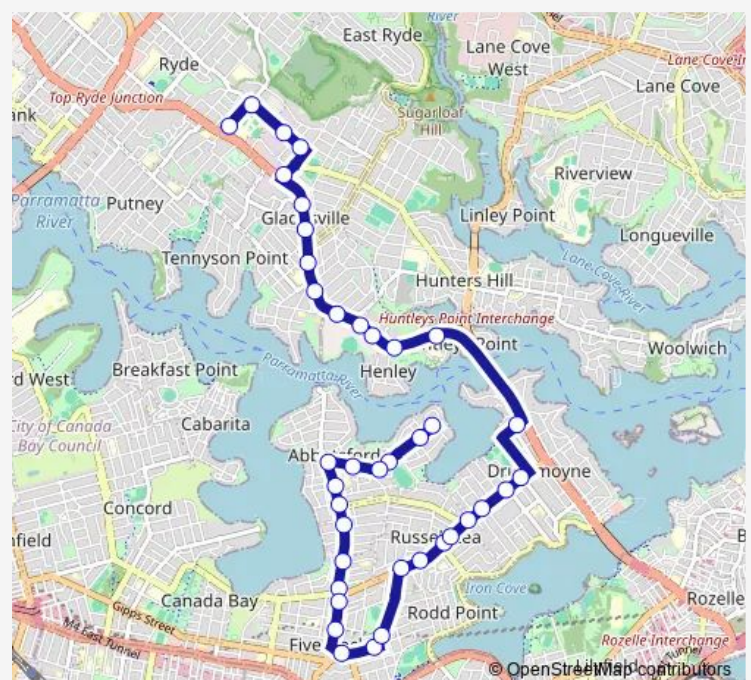

Monday 07:42

Tuesday 07:42

Wednesday 07:42

Thursday 07:42

Friday 07:42

Saturday —

Sunday —

Route info

Direction: Chiswick Shops, Blackwall Point Rd

Stops: 39

Trip Duration: 0 hour 37 min

594w — Chiswick to Holy Cross College, Ryde

Lyons Rd At Gipps St

Lyons Rd At Thompson St

Lyons Rd Opp Tranmere St

Westbourne St At Hythe St