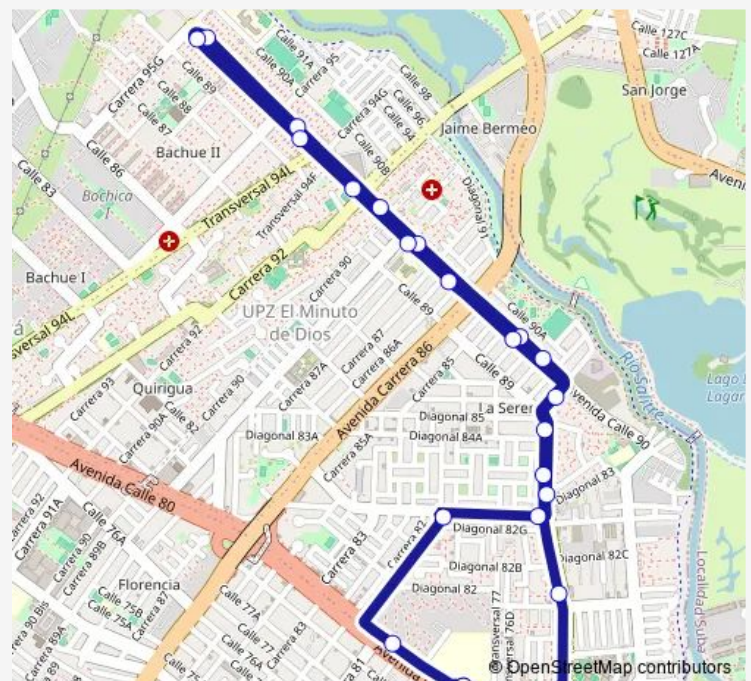

AC 90 - KR 94I

AC 90 - KR 95F Ciudad Bachué

AC 90 - KR 95F Br. Ciudad Bachue

AC 90 - TV 94I

AC 90 - KR 91

AC 90 - KR 87

AC 90 - AV. C. de Cali

AC 90 - KR 84

TV 76 - DG 89

TV 76 - DG 83a

TV 76 - DG 81j

Route schedule

AC 80 - TV 76 D — AC 80 - TV 76 D

Monday	04:00-00:20 ⁺¹
Tuesday	04:00-00:20 ⁺¹
Wednesday	04:00-00:20 ⁺¹
Thursday	04:00-00:20 ⁺¹
Friday	04:00-00:20 ⁺¹
Saturday	04:03-00:20 ⁺¹
Sunday	04:07-23:20

Route info

Direction: AC 80 - TV 76 D

Stops: 26

Trip Duration: 0 hour 34 min

5-3 — Granja Kr77 - Serena Cerezos

KR 76 - CL 80b

AC 80 - TV 76 D

Estación KR 77 5-3 Serena Cerezos

Estación KR 77 5-1 Suba Rincón

AC 80 - TV 76 D

5-3 Bus time schedules and route maps are available in an offline PDF at busmaps.com. Use the busmaps.com website to see live bus times, train schedule or subway schedule, and step-by-step directions for all public transit in Bogota