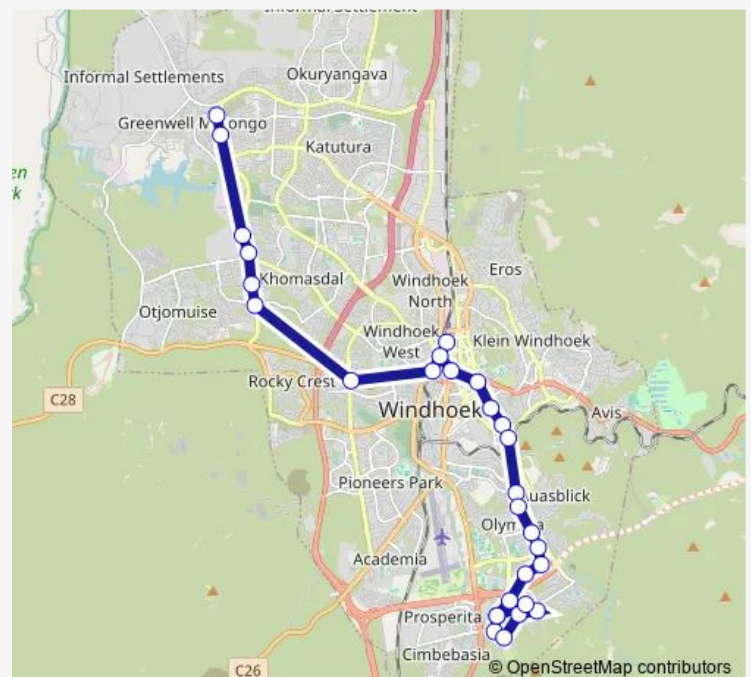

Thursday 16:28

Friday 16:28

Saturday —

Sunday —

Route info

Direction: Siyanda

Stops: 29

Trip Duration: 1 hour 11 min

■ 5-3 — Trip 2 - afternoon

Grove Virgin Active

Grove Mall (Parkhouse)

Metro

Okondeka

Kolmanskop

Kleine Kuppe

Genius