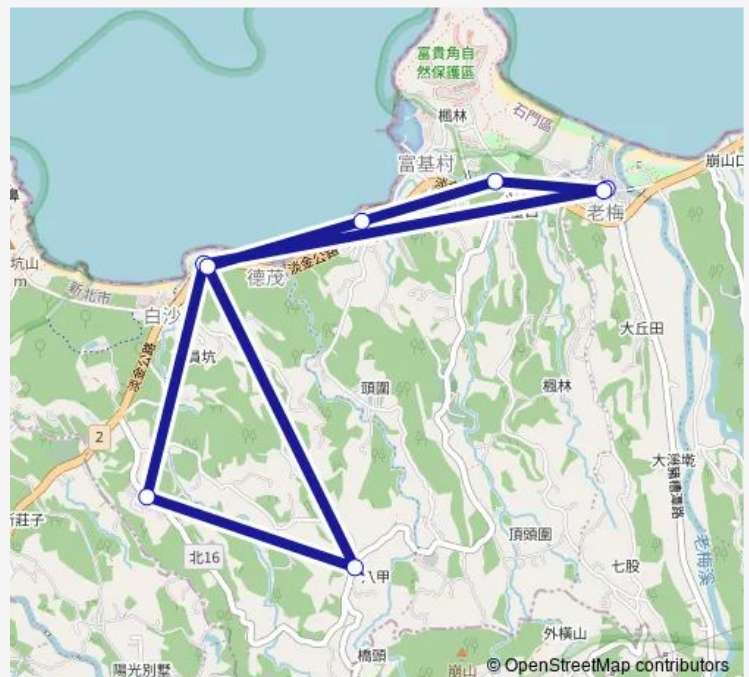

Bus F152-1720 老梅-老梅

[Go to website](#)

Direction

老梅 — 老梅

8 stops

[Open route schedule](#)

- 老梅
- 白沙灣
- 嘉祿工業
- 德茂
- 白沙灣
- 富基漁港
- 富貴角燈塔
- 老梅

Route schedule

老梅 — 老梅

Monday	17:20
Tuesday	17:20
Wednesday	17:20
Thursday	17:20
Friday	17:20
Saturday	—
Sunday	—

Route info

Direction: 老梅

Stops: 8

Trip Duration: 6 hour 40 min

F152-1720 — 老梅-老梅

F152-1720 Bus time schedules and route maps are available in an offline PDF at busmaps.com. Use the busmaps.com website to see live bus times, train schedule or subway schedule, and step-by-step directions for all public transit in Taipei