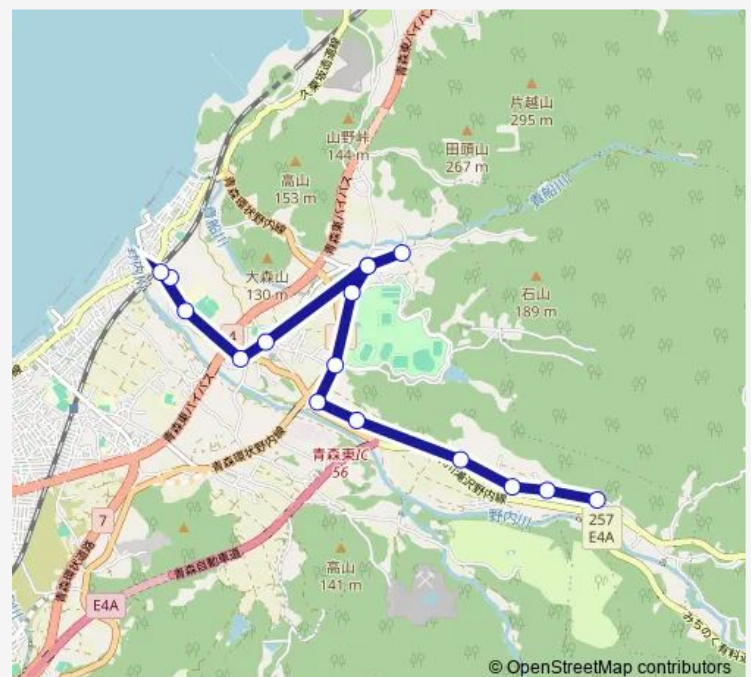

Wednesday 07:10-17:50

Thursday 07:10-17:50

Friday 07:10-17:50

Saturday 07:10-17:50

Sunday 07:10-17:50

Route info

Direction: 東部営業所

Stops: 16

Trip Duration: 0 hour 25 min

Direction

上滝沢 — 東部営業所

16 stops

[Open route schedule](#)

上滝沢

滝沢

下滝沢

Tuesday 06:30-17:10

Wednesday 06:30-17:10

Thursday 06:30-17:10

Friday 06:30-17:10

Saturday 06:30-17:10

Sunday 06:30-17:10

Route info

Direction: 上滝沢

Stops: 16

Trip Duration: 0 hour 25 min

矢田・滝沢線 Bus time schedules and route maps are available in an offline PDF at busmaps.com. Use the busmaps.com website to see live bus times, train schedule or subway schedule, and step-by-step directions for all public transit in Aomori