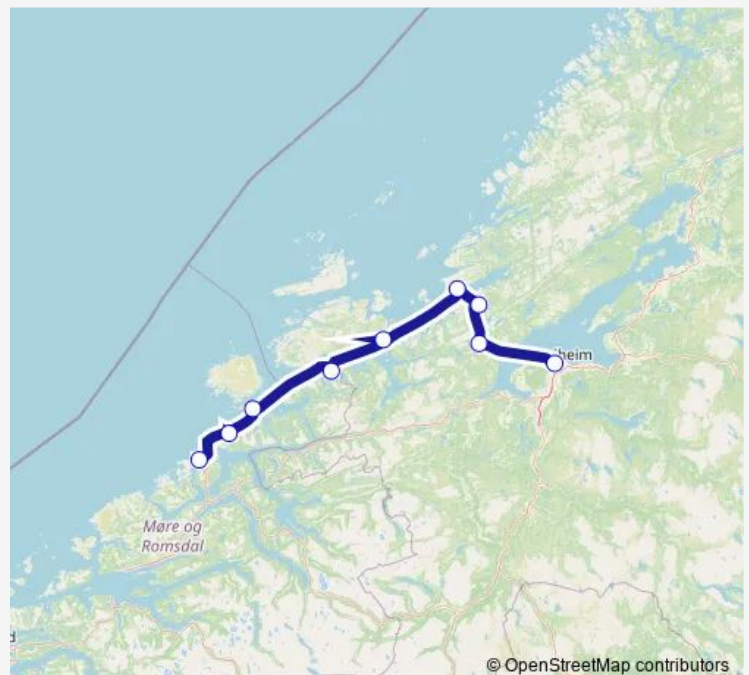

# Ferry 800 Trondheim - Brekstad - Kristiansund

[Go to website](#)**Direction**

Trondheim hurtigbåtterminal — Kristiansund hurtigbåtkai

9 stops

[Open route schedule](#)

Trondheim hurtigbåtterminal

Lensvik hurtigbåtkai

Trondheim hurtigbåtterminal — Kristiansund hurtigbåtkai

Monday 07:10-21:00

Tuesday 07:10-21:00

Wednesday 07:10-21:00

Thursday 07:10-21:00

Friday 07:10-21:00

Saturday 09:00-22:00

Sunday 12:10-20:30

**Route info**

Direction: Trondheim hurtigbåtterminal

Stops: 9

Trip Duration: 3 hour 45 min

■ 800 — Trondheim - Brekstad - Kristiansund

## Direction

Kristiansund hurtigbåtkai — Trondheim hurtigbåtterminal

9 stops

[Open route schedule](#)

Kristiansund hurtigbåtkai

Ringholmen kai

Edøy hurtigbåtkai

Kjørsvikbugen hurtigbåtkai