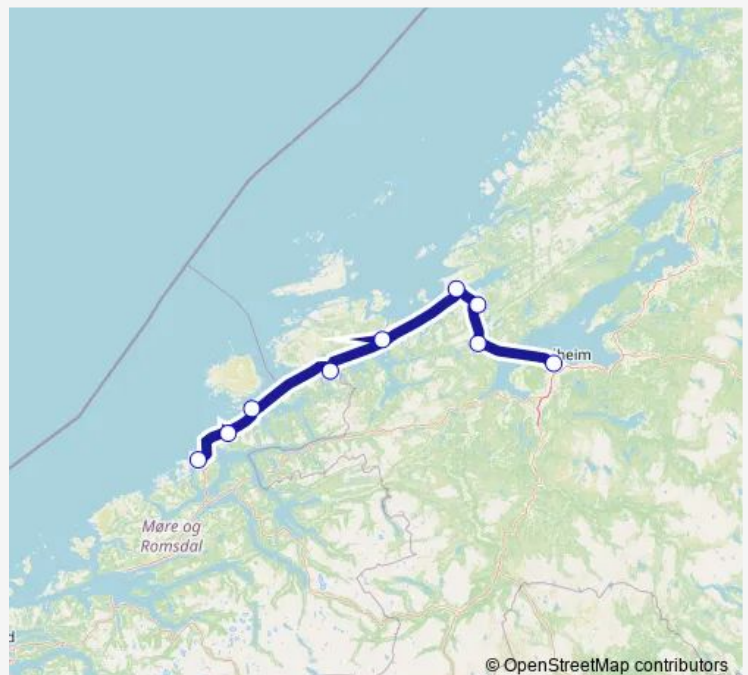

# Ferry 800 Trondheim - Brekstad - Kristiansund

[Go to website](#)**Direction**

Trondheim hurtigbåtterminal — Kristiansund hurtigbåtkai

9 stops

[Open route schedule](#)

Trondheim hurtigbåtterminal

Lensvik hurtigbåtkai

Trondheim hurtigbåtterminal — Kristiansund hurtigbåtkai

Monday 07:10-21:00

Tuesday 07:10-21:00

Wednesday 07:10-21:00

Thursday 07:10-21:00

Friday 07:10-21:00

Saturday 09:00-21:30

Sunday 12:10-20:30

**Route info**

Direction: Trondheim hurtigbåtterminal

Stops: 9

Trip Duration: 3 hour 50 min

■ 800 — Trondheim - Brekstad - Kristiansund

## Direction

Kristiansund hurtigbåtkai — Trondheim hurtigbåtterminal

9 stops

[Open route schedule](#)

Kristiansund hurtigbåtkai

Ringholmen kai

Edøy hurtigbåtkai

Kjørsvikbugen hurtigbåtkai