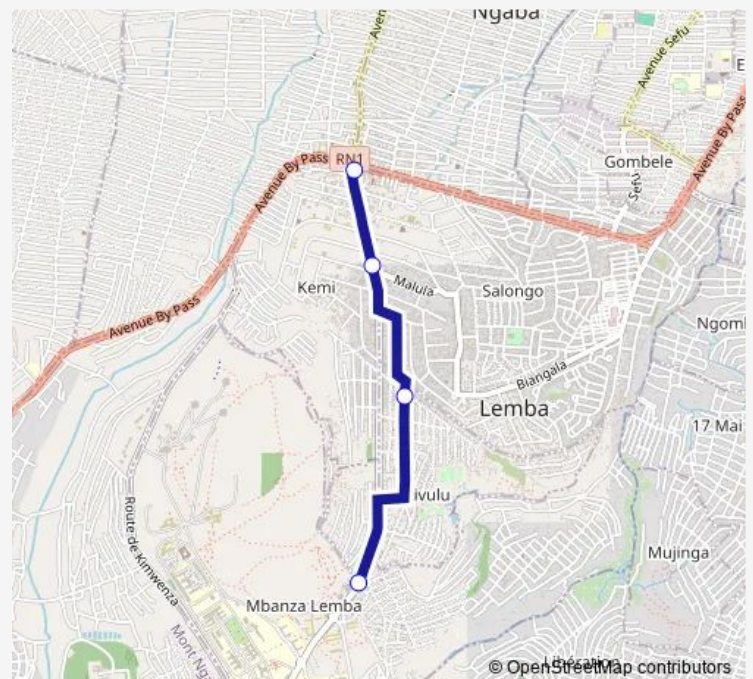

Bus Intendance Unikin_ TO _ Rond point ngaba

[Go to website](#)

Direction

Inconnu — unknown

3 stops

[Open route schedule](#)

Inconnu

unknown

Saturday —

Sunday —

Route info

Direction: Inconnu

Stops: 3

Trip Duration: 0 hour 13 min

■ Intendance Unikin_ TO _ Rond point ngaba

Direction

Inconnu — unknown

3 stops

[Open route schedule](#)

Inconnu

unknown

unknown

Route schedule

Inconnu — unknown

Monday	16:55
Tuesday	16:55
Wednesday	16:55
Thursday	16:55
Friday	16:55
Saturday	—
Sunday	—

Route info

Direction: Inconnu

Stops: 3

Trip Duration: 0 hour 15 min

Direction

Inconnu — unknown

4 stops