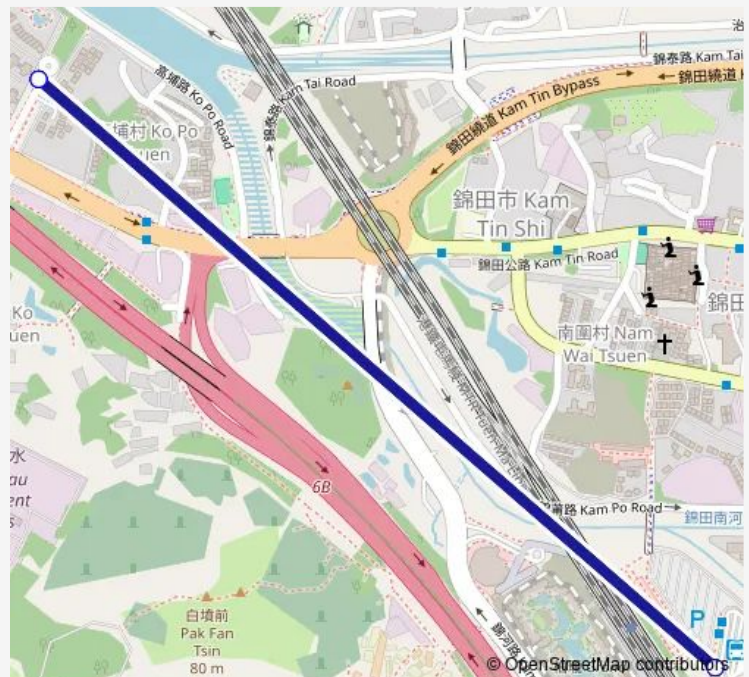

Bus 602C Yuen Long (Fung Cheung Road) - KAM Sheung Road Station (Circular)

[Go to website](#)

Direction

UNNAMED ACCESS ROAD, NEAR RIVA — UNNAMED ACCESS ROAD, NEAR RIVA

3 stops

[Open route schedule](#)

UNNAMED ACCESS ROAD, NEAR RIVA

KAM SHEUNG ROAD STATION PUBLIC TRANSPORT INTERCHANGE

UNNAMED ACCESS ROAD, NEAR RIVA

Route schedule

UNNAMED ACCESS ROAD, NEAR RIVA — UNNAMED ACCESS ROAD, NEAR RIVA

Monday	06:40
Tuesday	06:40
Wednesday	06:40
Thursday	06:40
Friday	06:40
Saturday	06:40
Sunday	06:40

Route info

Direction: UNNAMED ACCESS ROAD, NEAR RIVA

Stops: 3

Trip Duration: 0 hour 25 min

602C Bus time schedules and route maps are available in an offline PDF at busmaps.com. Use the busmaps.com website to see live bus times, train schedule or subway schedule, and step-by-step directions for all public transit in Yuen Long