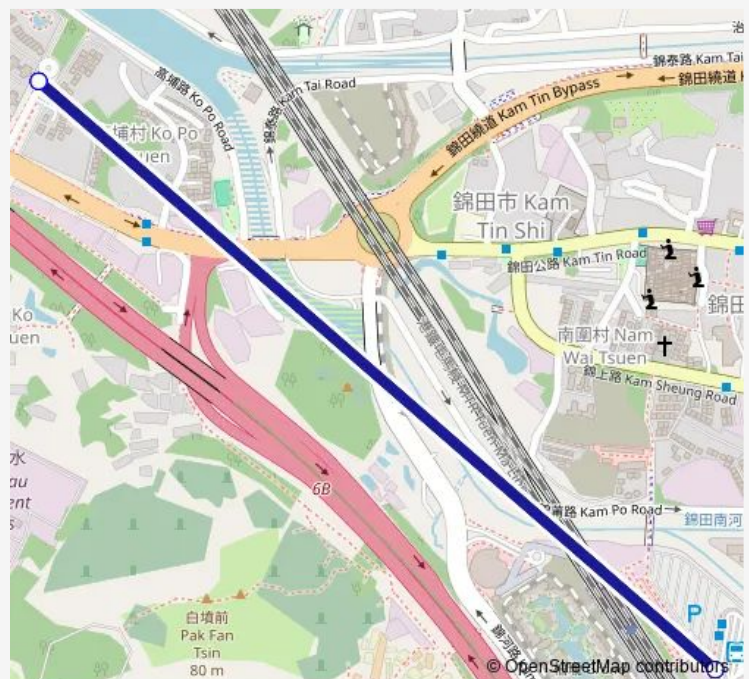

Bus 602c Yuen Long (Fung Cheung Road) - KAM Sheung Road Station (Circular)

[Go to website](#)

Direction

Unnamed Access Road, Near Riva — Unnamed Access Road, Near Riva

3 stops

[Open route schedule](#)

Unnamed Access Road, Near Riva

KAM Sheung Road Station Public Transport Interchange

Unnamed Access Road, Near Riva

Route schedule

Unnamed Access Road, Near Riva — Unnamed Access Road, Near Riva

Monday	06:40
Tuesday	06:40
Wednesday	06:40
Thursday	06:40
Friday	06:40
Saturday	06:40
Sunday	06:40

Route info

Direction: Unnamed Access Road, Near Riva

Stops: 3

Trip Duration: 0 hour 25 min

■ 602c — Yuen Long (Fung Cheung Road) - KAM Sheung Road Station (Circular)

602c Bus time schedules and route maps are available in an offline PDF at busmaps.com. Use the busmaps.com website to see live bus times, train schedule or subway schedule, and step-by-step directions for all public transit in Yuen Long