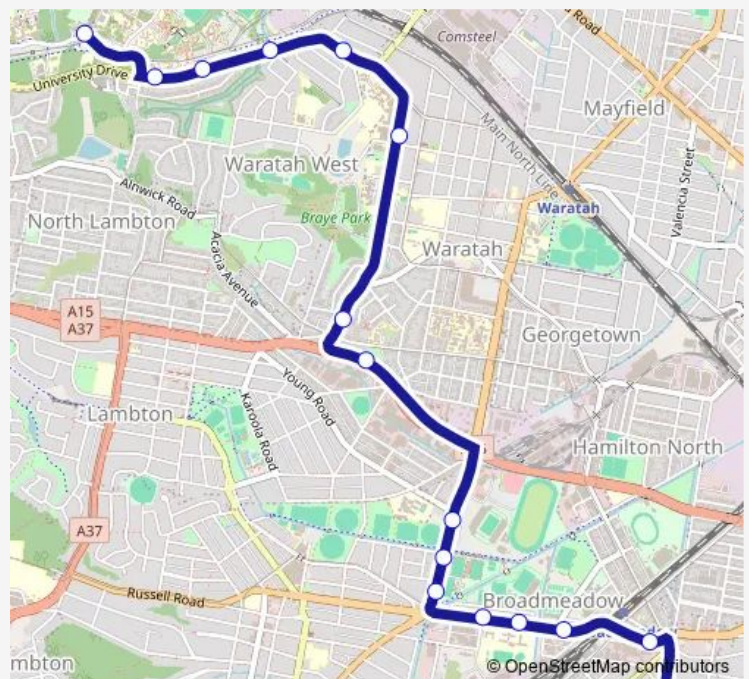

School Bus S862 Merewether HS to University of Newcastle

[Go to website](#)

Direction

The Wollotuka Institute, Ring Rd — Merewether High School, Pokolbin St

16 stops

[Open route schedule](#)

- The Wollotuka Institute, Ring Rd
- University Of Newcastle Eastern Entrance, University Dr
- University Dr Opp Kimian Av
- University Dr Opp Delauret Square
- Lorna St Opp Angus Av
- Edith St Opp Calvary Mater Newcastle
- Lambton Rd Opp Oxley Rd
- Cameron Park, Griffiths Rd
- Turton Rd Opp Young Rd
- Turton Rd Opp Monash Rd
- Turton Rd Opp Rex Av
- Lambton Rd Opp Cameron St
- Lambton Rd Opp Hunter School Of The Performing Arts
- Lambton Rd At Curley Rd
- Lambton Rd After Market St
- Merewether High School, Pokolbin St

Route schedule

The Wollotuka Institute, Ring Rd — Merewether High School, Pokolbin St

Monday	08:25
Tuesday	08:25
Wednesday	08:25
Thursday	08:25
Friday	08:25
Saturday	—
Sunday	—

Route info

Direction: The Wollotuka Institute, Ring Rd

Stops: 16

Trip Duration: 0 hour 25 min

S862 — Merewether HS to University of Newcastle

Direction

Merewether High School, Chatham St — Ring Rd Opp The Wollotuka Institute

21 stops

[Open route schedule](#)

Merewether High School, Chatham St

Monday 15:16

Tuesday 15:16

Wednesday 15:16

Thursday 15:16

Friday 15:16

Saturday —

Sunday —

Route info