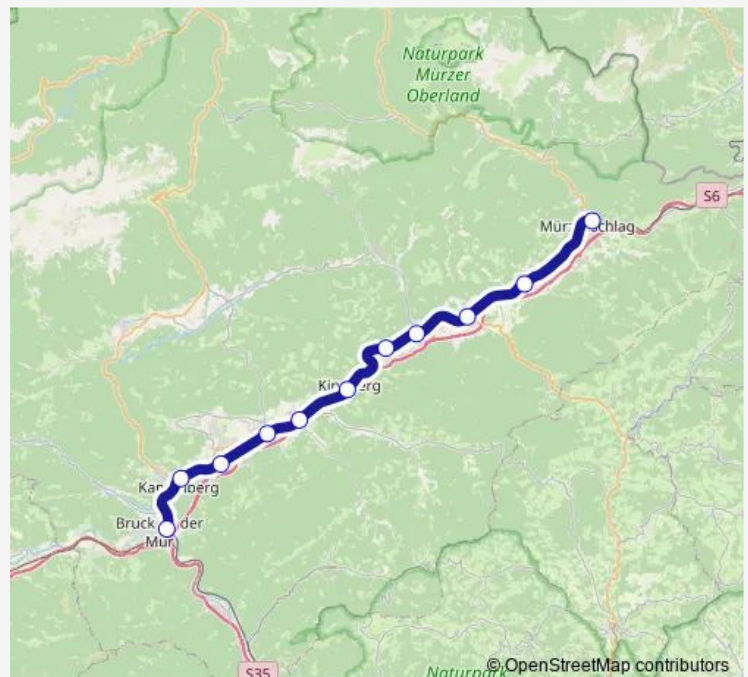

Direction

Bruck/Mur Bahnhof — Mürzzuschlag

11 stops

[Open route schedule](#)

Bruck/Mur Bahnhof

Kapfenberg Bahnhof

Kapfenberg Fachhochschule

St.Marein-St.Lorenzen Bahnhof

Allerheiligen-Mürzhofen Bahnhof

Kindberg Bahnhof

Wartberg Bahnhof

Mitterdorf-Veitsch Bahnhof

Krieglach Bahnhof

Langenwang Bahnhof

Mürzzuschlag

Route schedule

Bruck/Mur Bahnhof — Mürzzuschlag

Monday —

Tuesday —

Wednesday —

Thursday —

Friday —

Saturday —

Sunday 01:30

Route info

Direction: Bruck/Mur Bahnhof

Stops: 11

Trip Duration: 0 hour 38 min