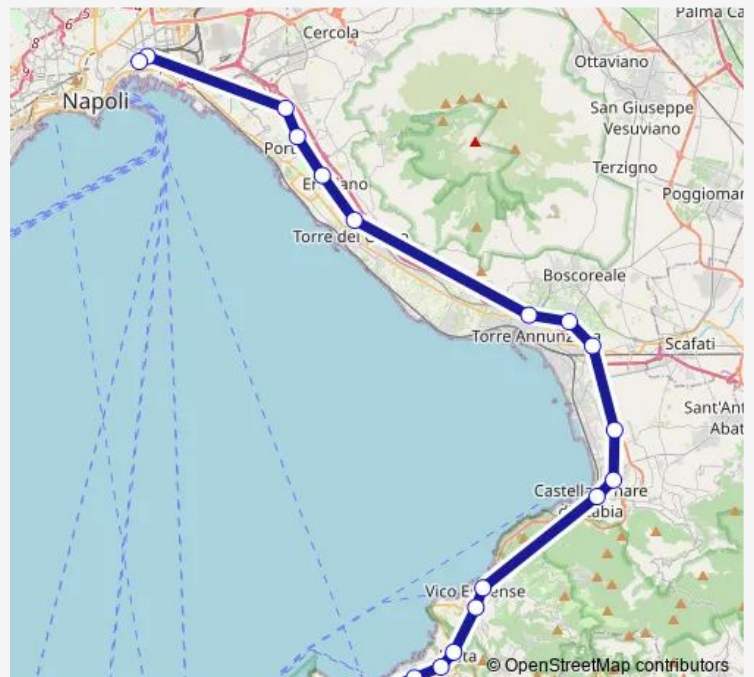

Route schedule

Sorrento — Napoli Porta Nolana

Monday 05:30-22:02

Tuesday 05:30-22:02

Wednesday 05:30-22:02

Thursday 05:30-22:02

Friday 05:30-22:02

Saturday 05:30-22:02

Sunday 05:30-22:02

Route info

Direction: Sorrento

Stops: 18

Trip Duration: 1 hour 16 min

1 — Napoli - Pompei Scavi - Sorrento

Direction

Napoli Porta Nolana — Sorrento

18 stops

[Open route schedule](#)

Napoli Porta Nolana

Napoli P. Garibaldi

san giorgio a cremano

Portici Bellavista

Ercolano Scavi

Torre del Greco

Wednesday 05:41-22:11

Thursday 05:41-22:11

Friday 05:41-22:11

Saturday 05:41-22:11

Sunday 05:41-22:11

Route info

Direction: Napoli Porta Nolana

Stops: 18