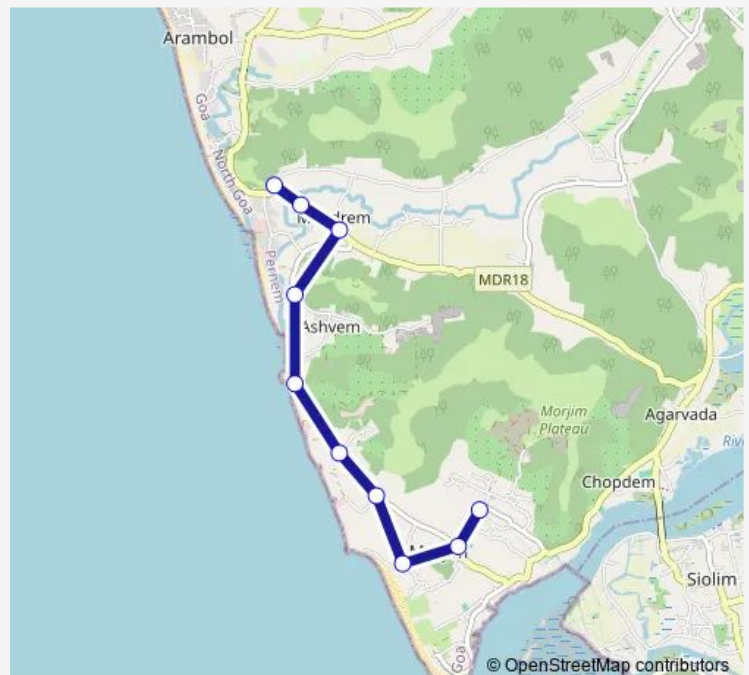

Sunday 07:30

Route info

Direction: Morjai Mandir

Stops: 10

Trip Duration: 0 hour 20 min

■ VSD88 — Morji Temple - Mandre Mdmz

VSD88 Bus time schedules and route maps are available in an offline PDF at busmaps.com. Use the busmaps.com website to see live bus times, train schedule or subway schedule, and step-by-step directions for all public transit in Panjim