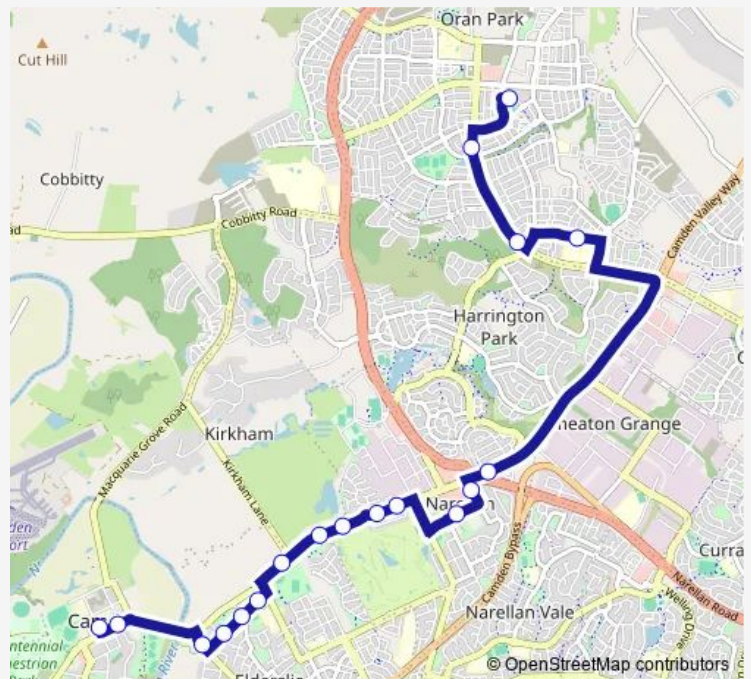

School Bus 6014 Camden to Oran Park Ps

[Go to website](#)

Direction

John St Before Argyle St — Oran Park Anglican College, Shannon Way

18 stops

[Open route schedule](#)

- John St Before Argyle St
- Argyle St At Elizabeth St
- Macarthur Rd Before Harrington St
- Harrington St At Wilkinson St
- Kingdom Hall Of Jehovah's Witnesses, Harrington St
- Harrington St Opp Elderslie High School
- Camden Valley Way Opp Kirkham Park
- 181 Camden Valley Way
- 181a Camden Valley Way
- Camden Valley Way After Camden View Dr
- Camden Valley Way Opp Wilson Cres
- Narellan Town Centre, Elyard St
- Narellan Town Centre, Somerset Av
- Camden Valley Way Before Sharman Cl
- St Benedicts And St Justins Schools, Hollows Dr
- Oran Park Dr After Harrington Pkwy
- Oran Park Dr After South Cct
- Oran Park Anglican College, Shannon Way

Route schedule

John St Before Argyle St — Oran Park Anglican College, Shannon Way

Monday	08:15
Tuesday	08:15
Wednesday	08:15
Thursday	08:15
Friday	—
Saturday	—
Sunday	—

Route info

Direction: John St Before Argyle St

Stops: 18

Trip Duration: 0 hour 29 min

6014 — Camden to Oran Park Ps

6014 School Bus time schedules and route maps are available in an offline PDF at busmaps.com. Use the busmaps.com website to see live bus times, train schedule or subway schedule, and step-by-step directions for all public transit in Mount Hunter