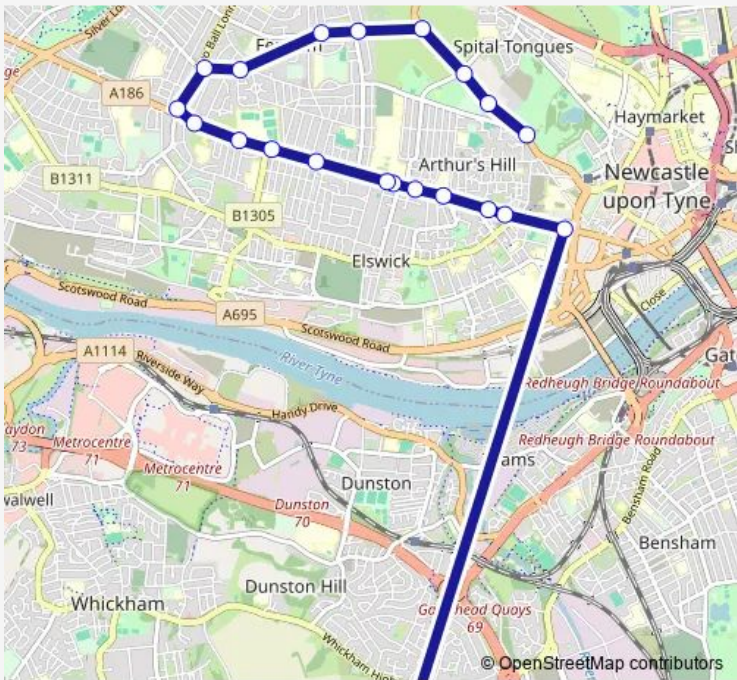

Bus E3 Newcastle - Emmanuel College

[Go to website](#)

Direction
 Emmanuel College — Barrack Road-New Mills
 21 stops
[Open route schedule](#)

- Emmanuel College
- Westgate Road-Westgate Hill
- Westgate Road-Tindal Street
- Westgate Road-Elswick Street
- Westgate Road-Gloucester Road
- Westgate Road-Dilston Road
- Newcastle CAV Campus
- Newcastle CAV Campus
- West Road-The Plaza
- West Road-Colston Street
- West Road-College
- West Road-Tillmouth Gardens
- Two Ball Lonnen-West Road
- Cedar Road
- Cedar Road-Olive Place
- Fenham Hall Drive-Simonburn Avenue
- Fenham Hall Drive-Wingrove Road
- Ponteland Road-Fenham Hall Drive
- Bbc Tv Centre
- Barrack Road-Barracks
- Barrack Road-New Mills

Route schedule
 Emmanuel College — Barrack Road-New Mills

Monday	15:50
Tuesday	15:50
Wednesday	15:50
Thursday	15:50
Friday	14:40
Saturday	—
Sunday	—

Route info
 Direction: Emmanuel College
 Stops: 21
 Trip Duration: 0 hour 30 min

Westgate Road-Elswick Street

Westgate Road-Tindal Street

Emmanuel College

Route schedule

Barrack Road-Leazes Park — Emmanuel College

Monday 07:20

Tuesday 07:20

Wednesday 07:20

Thursday 07:20

Friday 07:20

Saturday —

Sunday —

Route info

Direction: Barrack Road-Leazes Park

Stops: 22

Trip Duration: 0 hour 40 min