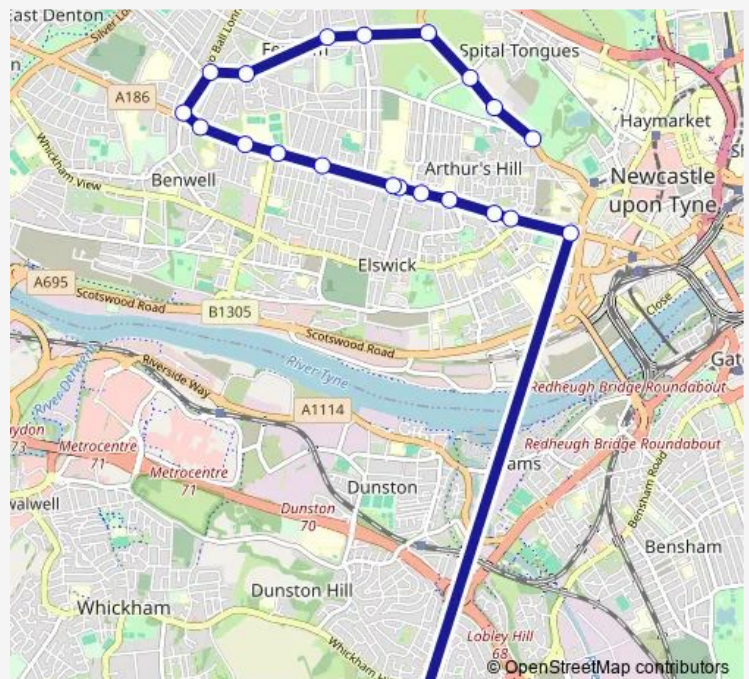

Thursday 15:50

Friday 14:40

Saturday —

Sunday —

Route info

Direction: Emmanuel College

Stops: 21

Trip Duration: 0 hour 30 min

■ E3 — Newcastle - Emmanuel College

Direction

Barrack Road-Leazes Park — Emmanuel College

22 stops

[Open route schedule](#)

Barrack Road-Leazes Park

Barrack Road-New Mills

Barrack Road-Leazes Court

Westgate Road-Elswick Street

Westgate Road-Tindal Street

Emmanuel College

Route schedule

Barrack Road-Leazes Park — Emmanuel College

Monday 07:20

Tuesday 07:20

Wednesday 07:20

Thursday 07:20

Friday 07:20

Saturday —

Sunday —

Route info

Direction: Barrack Road-Leazes Park

Stops: 22

Trip Duration: 0 hour 40 min