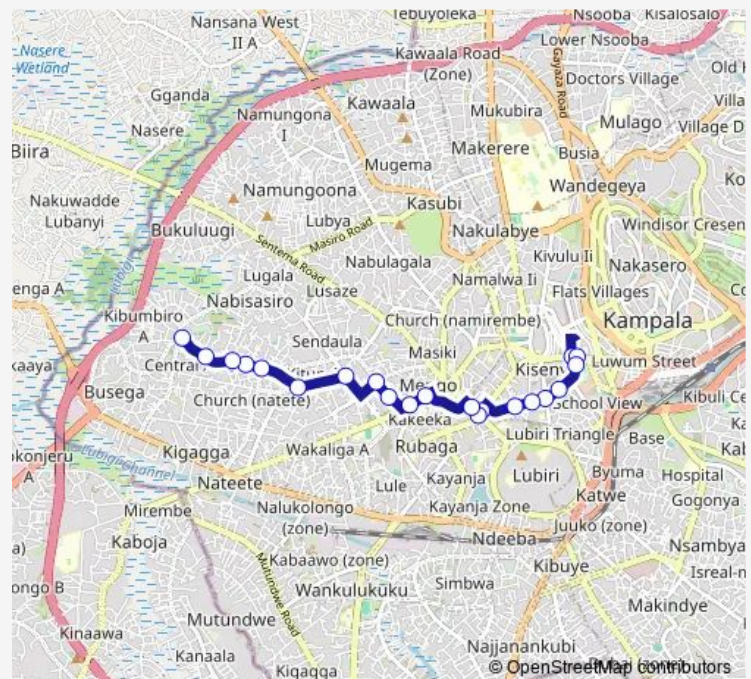

### Route schedule

New Taxi Park - Kk Trust Hotel — Kibumbiro Stage Busega

Monday 06:30-19:00

Tuesday 06:30-19:00

Wednesday 06:30-19:00

Thursday 06:30-19:00

Friday 06:30-19:00

Saturday 06:30-19:00

### Route info

Direction: New Taxi Park - Kk Trust Hotel

Stops: 21

Trip Duration: 0 hour 32 min

KA087 — Kibumbiro Stage Busega-New Taxi Park

KA087 Bus time schedules and route maps are available in an offline PDF at [busmaps.com](https://busmaps.com). Use the [busmaps.com](https://busmaps.com) website to see live bus times, train schedule or subway schedule, and step-by-step directions for all public transit in Kampala