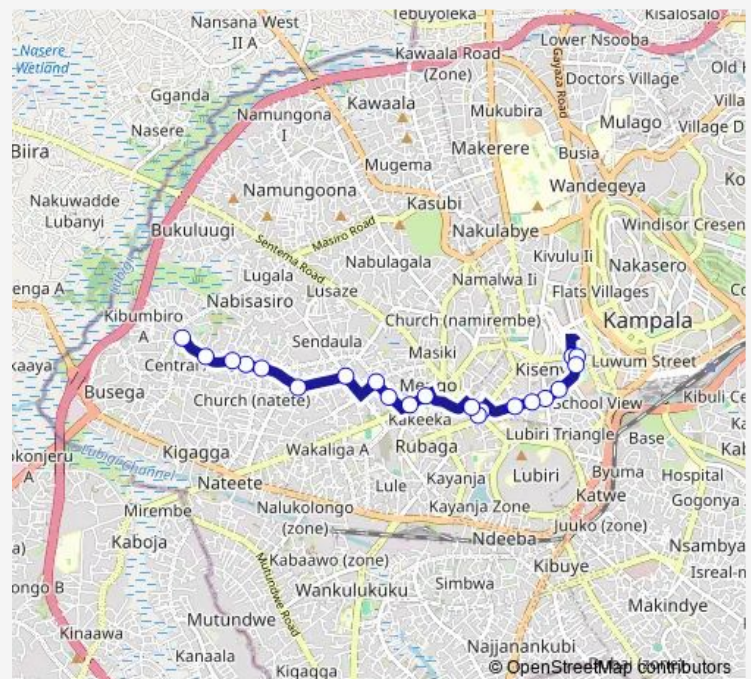

### Route schedule

New Taxi Park - Kk Trust Hotel — Kibumbiro Stage Busega

Monday 06:30-19:00

Tuesday 06:30-19:00

Wednesday 06:30-19:00

Thursday 06:30-19:00

Friday 06:30-19:00

Saturday 06:30-19:00

### Route info

Direction: New Taxi Park - Kk Trust Hotel

Stops: 21

Trip Duration: 0 hour 28 min

**Ka087 — Kibumbiro Stage Busega-New Taxi Park**

Ka087 Bus time schedules and route maps are available in an offline PDF at [busmaps.com](https://busmaps.com). Use the [busmaps.com](https://busmaps.com) website to see live bus times, train schedule or subway schedule, and step-by-step directions for all public transit in Kampala