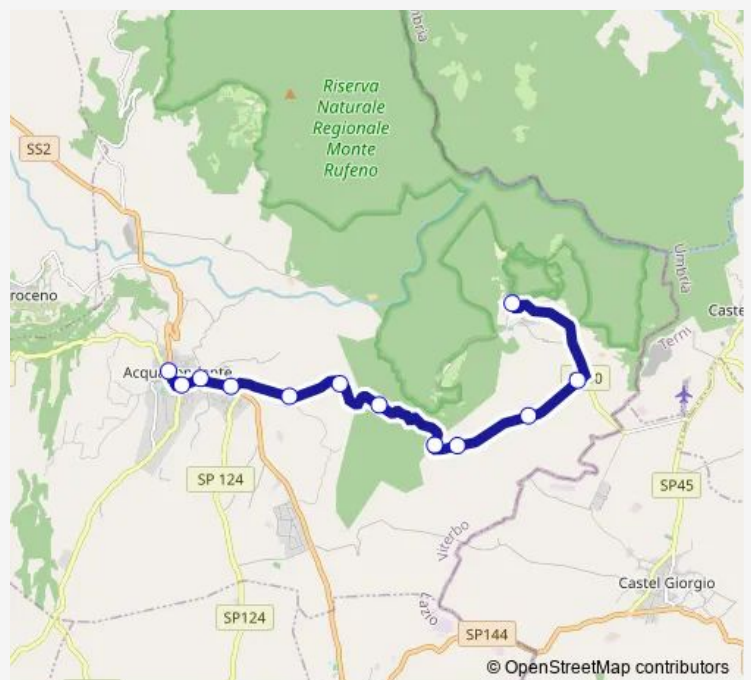

**Direction**

Acquapendente | Torre Alfina # f1457 — ACQUAPENDENTE | Ist. OMNICOMPRESIVO LEONARDO DA VINCI # f847

12 stops

[Open route schedule](#)

Acquapendente | Torre Alfina # f1457

Acquapendente | Podere Belvedere # f1193

Acquapendente | Predio Pulicaro # f1194

Acquapendente | Tesoro # f1195

Acquapendente | Predio Cappella # f1196

Acquapendente | Via Torre Alfina (Km 3) # f1197

Acquapendente | Via Torre Alfina (Km 2) # f1198

**Route schedule**

Acquapendente | Torre Alfina # f1457 — ACQUAPENDENTE | Ist. OMNICOMPRESIVO LEONARDO DA VINCI # f847

Monday	17:30
Tuesday	17:30
Wednesday	—
Thursday	17:30
Friday	17:30
Saturday	17:30
Sunday	—

**Route info**

Direction: Acquapendente | Torre Alfina # f1457

Stops: 12

Trip Duration: 0 hour 20 min

Bus time schedules and route maps are available in an offline PDF at [busmaps.com](https://busmaps.com). Use the [busmaps.com](https://busmaps.com) website to see live bus times, train schedule or subway schedule, and step-by-step directions for all public transit in Acquapendente