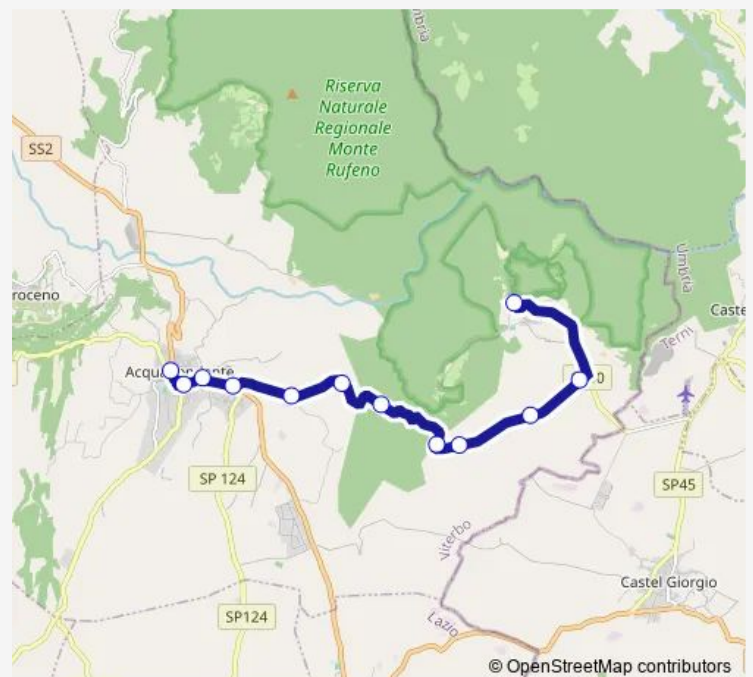

Bus Torre Alfina - Acquapendente # Ac20d

[Go to website](#)

Direction

Acquapendente | Torre Alfina # f1457 — Acquapendente | Ist. Omnicomprensivo Leonardo DA Vinci # f847

12 stops

[Open route schedule](#)

Acquapendente | Torre Alfina # f1457

Acquapendente | Via Torre Alfina (Deposito) # f1199

Acquapendente | Via Cassia Via Torre Alfina # f914

Acquapendente | Piazza Duomo # f915

Acquapendente | Via Cassia Via Onanese # f916

Acquapendente | Ist. Omnicomprensivo Leonardo DA Vinci # f847

Route schedule

Acquapendente | Torre Alfina # f1457 — Acquapendente | Ist. Omnicomprensivo Leonardo DA Vinci # f847

Monday —

Tuesday —

Wednesday —

Thursday —

Friday —

Saturday 17:30

Sunday —

Route info

Direction: Acquapendente | Torre Alfina # f1457

Stops: 12

Trip Duration: 0 hour 20 min

Torre Alfina - Acquapendente # Ac20d

Bus time schedules and route maps are available in an offline PDF at busmaps.com. Use the busmaps.com website to see live bus times, train schedule or subway schedule, and step-by-step directions for all public transit in Acquapendente