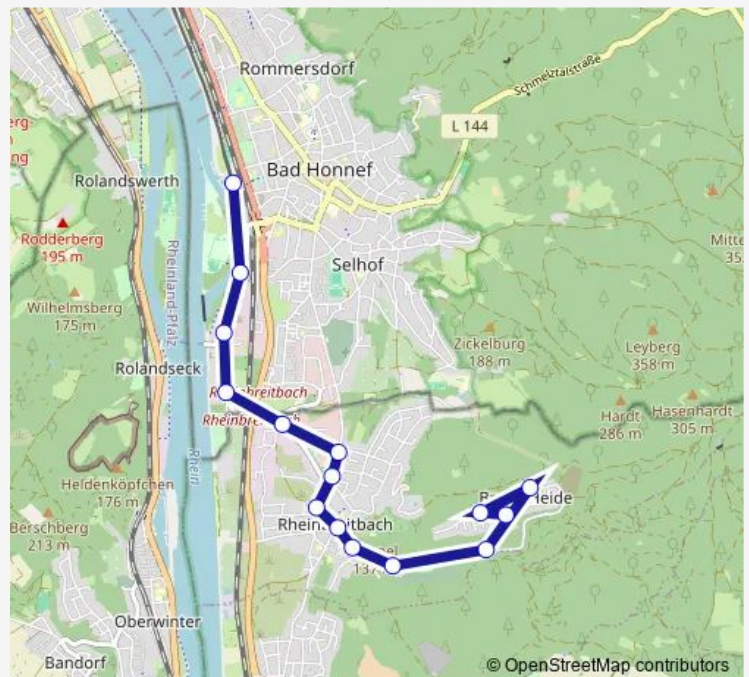

Suburban Railway 567

[Go to website](#)

Direction

undefined — undefined

0 stops

[Open route schedule](#)

Route schedule

undefined — undefined

Monday	20:09-00:09 ⁺¹
Tuesday	20:09-00:09 ⁺¹
Wednesday	20:09-00:09 ⁺¹
Thursday	20:09-00:09 ⁺¹
Friday	20:09-00:09 ⁺¹
Saturday	20:09-00:09 ⁺¹
Sunday	20:09-00:09 ⁺¹

Route info

Direction:

Stops: 0

Trip Duration: – min

Direction

Bad Honnef (Stadtbahn) — Rheinbreitbach Breite Heide/Kupferberg

15 stops

[Open route schedule](#)

Bad Honnef (Stadtbahn)

Bad Honnef Freibad

Bad Honnef Rheinfähre

Bad Honnef Lohfeld

Route info

Direction: Bad Honnef (Stadtbahn)

Stops: 15

Trip Duration: 0 hour 17 min

567 Suburban Railway time schedules and route maps are available in an offline PDF at busmaps.com. Use the busmaps.com website to see live bus times, train schedule or subway schedule, and step-by-step directions for all public transit in Bad Honnef