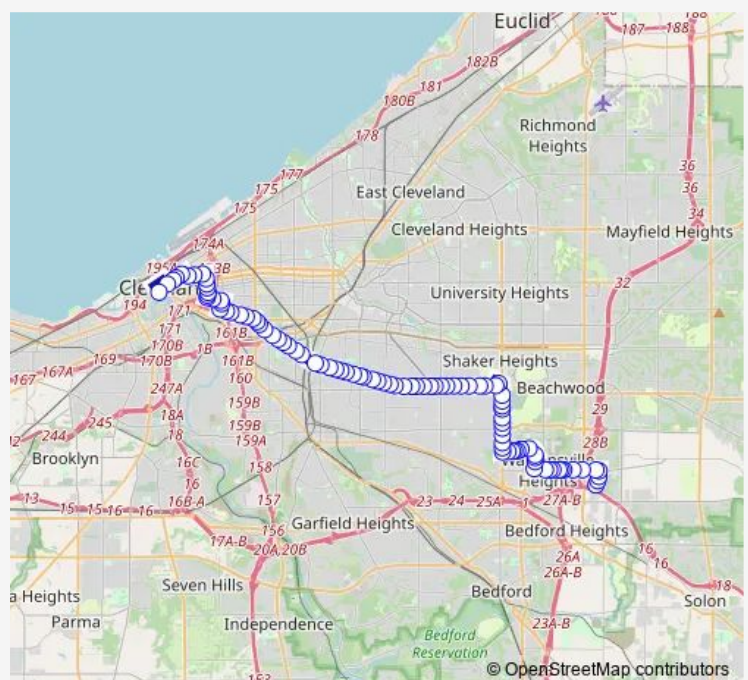

Clarkwood Pkwy & Northfield Rd

21357 Ellacott Pkwy

21133 Ellacott Pkwy

Route schedule

4800 Country LN (Layover) — W 6TH ST & W PROSPECT AV

Monday 03:18-02:18⁺¹

Tuesday 03:18-02:18⁺¹

Wednesday 03:18-02:18⁺¹

Thursday 03:18-02:18⁺¹

Friday 03:18-02:18⁺¹

Saturday 03:16-02:17⁺¹

Sunday 03:16-02:17⁺¹

Route info

Direction: 4800 Country LN (Layover)

Stops: 95

Trip Duration: 1 hour 4 min

14-14A — Kinsman

20955 Ellacott Pkwy

20667 Ellacott Pkwy

Ellacott Pkwy & Warrensville CTR Rd

Warrensville CTR RD & Longbrook Rd

Warrensville CTR RD & Butternut Ln

Warrensville CTR RD & Patterson Pkwy

Warrensville CTR RD & Harvard Av

WARRENSVILLE CTR RD & KINGS HWY

WARRENSVILLE CTR RD & GLADSTONE RD

Warrensville CTR RD & Halifax Rd

Warrensville CTR RD & Scottsdale Blvd

Warrensville CTR RD & Norwood Rd

3605 Warrensville CTR Rd

VAN AKEN-WARRENSVILLE STA STOP 3