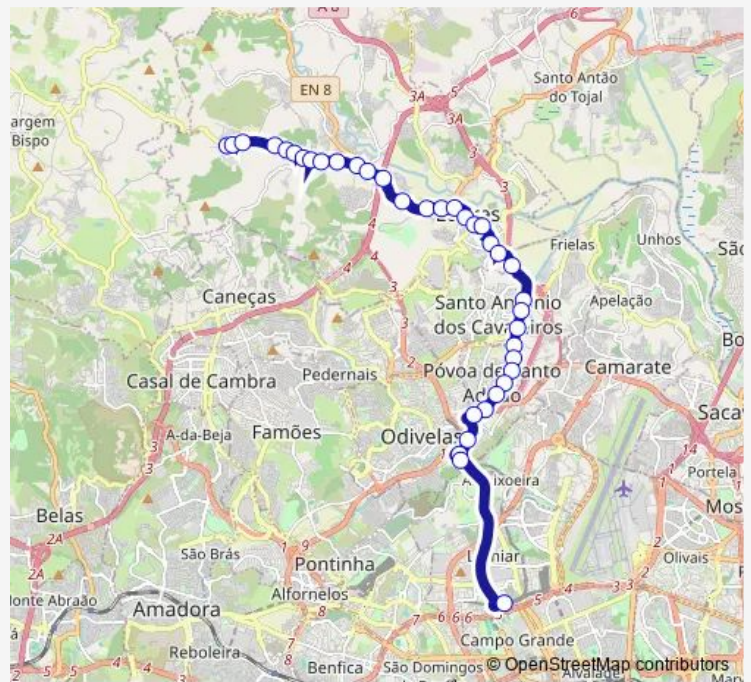

Bus 2785 A-Dos-Cãos - Lisboa (C. Grande)

[Go to website](#)

Direction

Em 539-3 26 (A-dos-Cãos) — Campo Grande (Desembarque Norte)

37 stops

[Open route schedule](#)

Em 539-3 26 (A-dos-Cãos)

R Liberdade 10 (A-dos-Cãos)

Em 539-3 17 (A-dos-Cãos)

R D Carlos Mascarenhas (A-dos-Cãos)

Em 539-3 9 (Entrematos)

Em 539-3 27 (Entrematos)

Em 539-3 15 (Tojalinho)

R José Leiria Fernandes 56 (Tojalinho)

Em 539-3 46 (Lagariça)

R Sta Teresinha 25 (Lagariça)

R Sta Teresinha

R Comb Ultramar (Pinheiro Loures)

R Comb Ultramar 88 (Pinheiro Loures)

R Dr Armindo Monteiro 36 (Barro)

R Avelar Brotero 49 (Igreja)

R Avelar Brotero 12A (Cemitério)

R da República 138 (Jardim)

R Frederico Tarre 5

Lg Marcos Romão Reis Junior

R República 26 (Campo Futebol)

R Egas Moniz (Centro Saúde)

Route schedule

Em 539-3 26 (A-dos-Cãos) — Campo Grande (Desembarque Norte)

Monday 08:30-15:35

Tuesday 08:30-15:35

Wednesday 08:30

Thursday 08:30-15:35

Friday 08:30-15:35

Saturday 15:35

Sunday 15:35

Route info

Direction: Em 539-3 26 (A-dos-Cãos)

Stops: 37

Trip Duration: 0 hour 39 min

2785 — A-Dos-Cãos - Lisboa (C. Grande)