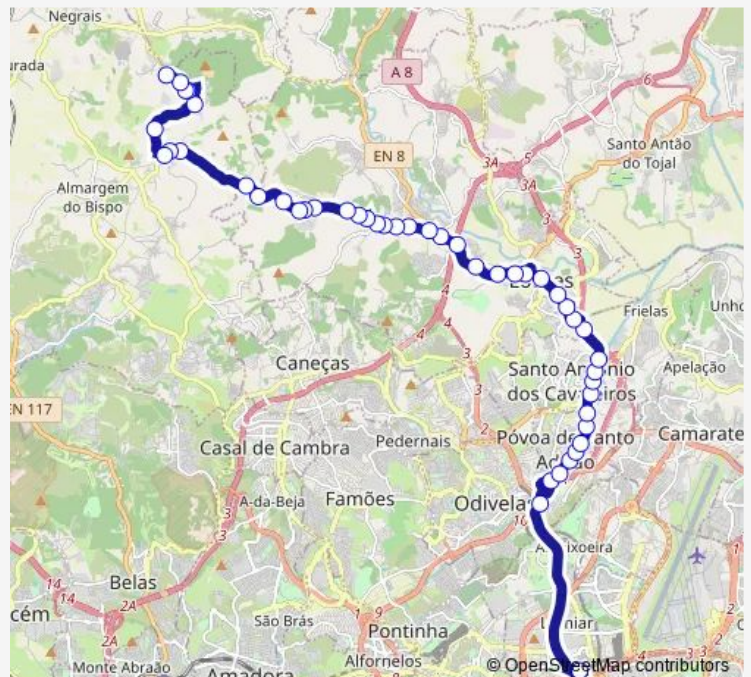

Monday 07:35-18:40

Tuesday 07:35-18:40

Wednesday 07:35-18:40

Thursday 07:35-18:40

Friday 07:35-18:40

Saturday 16:30

Sunday 16:30

Route info

Direction: Campo Grande (Metro) P15

Stops: 47

Trip Duration: 0 hour 49 min

2785 — Covas de Ferro - Lisboa (C. Grande)

R Dr Armindo Monteiro 36 (Barro)

R Comb Ultramar 88 (Pinheiro Loures)

R Comb Ultramar (Pinheiro Loures)