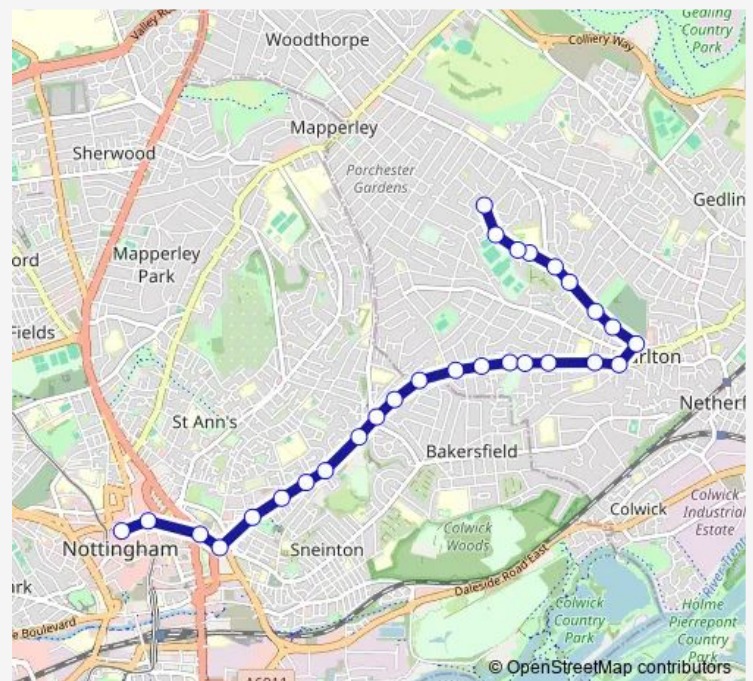

Thursday 00:02-23:32

Friday 00:02-23:32

Saturday 00:02-23:32

Sunday 06:32-23:02

Route info

Direction: King Street

Stops: 28

Trip Duration: 0 hour 25 min

27 — City-Carlton

Alpine Crescent

Belper Avenue

Coningswath Road

Carlton Academy

Huckerbys Field

Marwood Road

Turning Circle

Direction

Turning Circle — King Street

29 stops

[Open route schedule](#)

Turning Circle

Marwood Road

Huckerbys Field

Coningswath Road

Tuesday 05:04-23:35

Wednesday 05:04-23:35

Thursday 05:04-23:35

Friday 05:04-23:35

Saturday 05:04-23:35

Sunday 06:04-22:36

Route info

Direction: Turning Circle