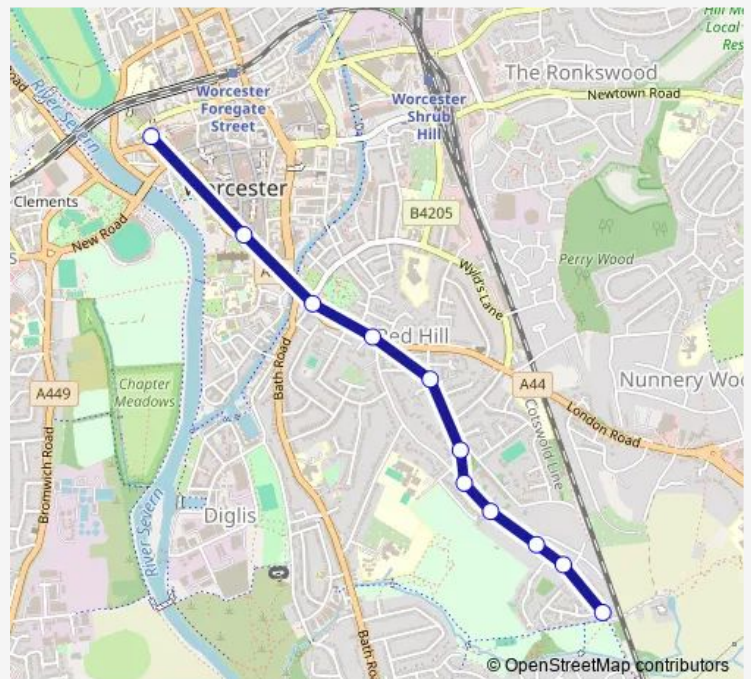

### Route schedule

Battenhall Rise — Crowngate Bus Station

Monday 09:02-17:25

Tuesday 09:02-17:25

Wednesday 09:02-17:25

Thursday 09:02-17:25

Friday 09:02-17:25

Saturday 09:22-17:22

### Route info

Direction: Battenhall Rise

Stops: 13

Trip Duration: 0 hour 13 min

27 — Worcester - Battenhall