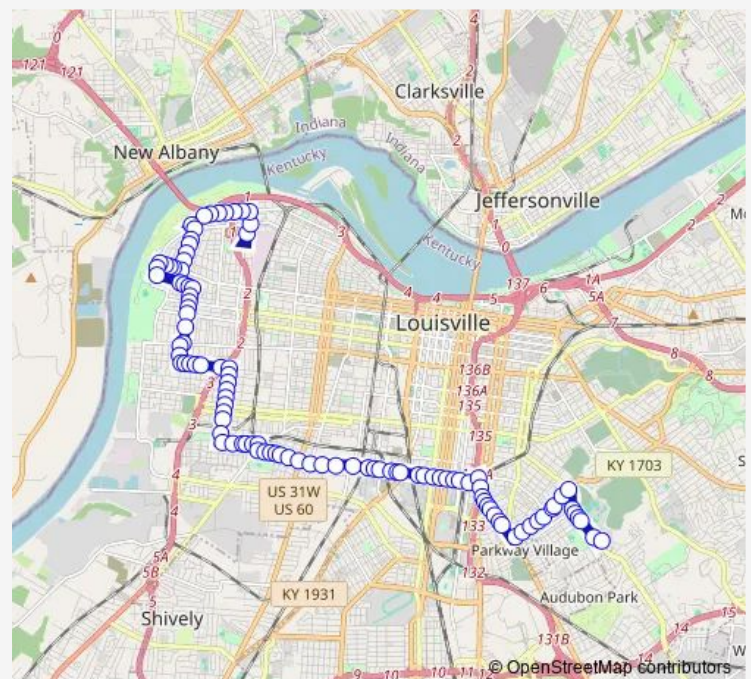

Bus 27 Hill Street

[Go to website](#)

Direction

Brook @ E Hill — 35th @ Kroger

80 stops

[Open route schedule](#)

Brook @ E Hill

E Hill @ S 2nd

W Hill @ S 23rd

W Hill @ S 25th

W Hill @ Cypress

Route schedule

Brook @ E Hill — 35th @ Kroger

Monday 06:17-21:42

Tuesday 06:17-21:42

Wednesday 06:17-21:42

Thursday 06:17-21:42

Friday 06:17-21:42

Saturday 06:17-21:42

Sunday 06:17-21:42

Route info

Direction: Brook @ E Hill

Stops: 80

Trip Duration: 0 hour 33 min

27 — Hill Street

W Hill @ Olive

W Hill @ S 28th

W Hill @ Catalpa

Southern @ Catalpa

Southern @ Hemlock

Southern @ Beech

Southern @ Hazel