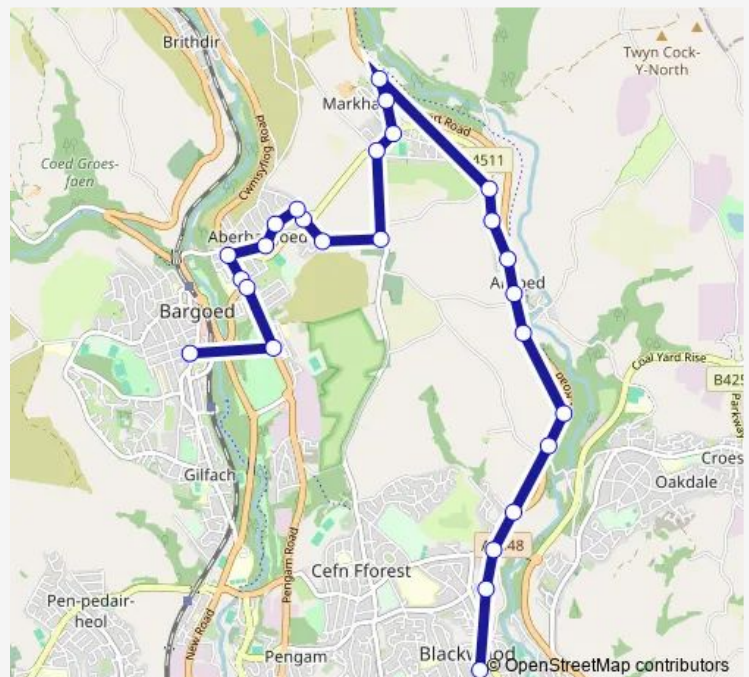

Thursday 08:15-17:30

Friday 08:15-17:30

Saturday 08:15-17:30

Sunday —

Route info

Direction: Blackwood Bus Station Stand 3

Stops: 26

Trip Duration: 0 hour 26 min

27 — Blackwood - Bargoed

Village Hall

Bedwellty Home

Dyffryn Newydd

The George

Hanbury Square

Direction

Hanbury Square — Blackwood Bus Station Stand 9

26 stops

[Open route schedule](#)

Hanbury Square

Royal Square

Bargoed Interchange Stand 1

The George

Balfour Club

Village Hall

Thursday 08:41-17:56

Friday 08:41-17:56

Saturday 08:41-17:56

Sunday —

Route info

Direction: Hanbury Square

Stops: 26

Trip Duration: 0 hour 28 min