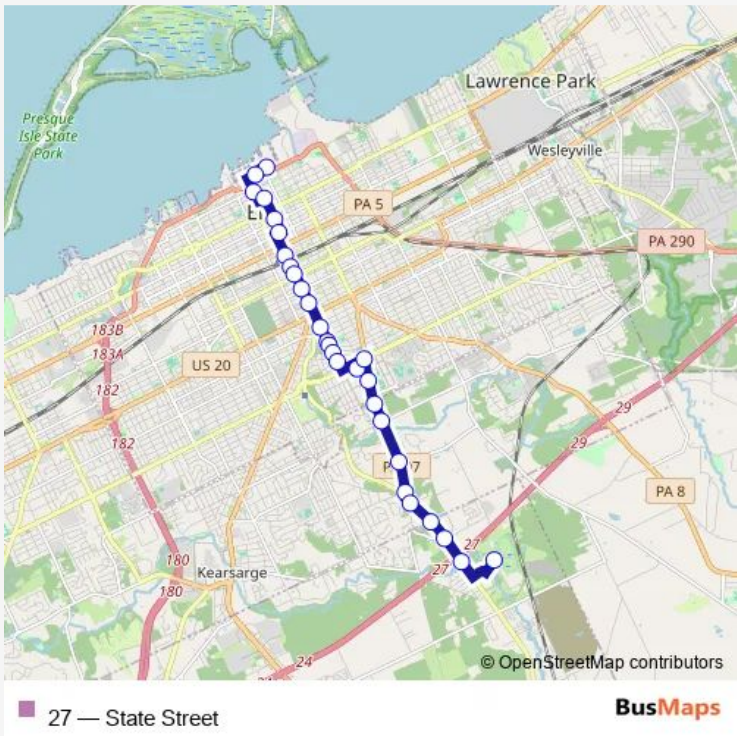

Bus 27 State Street

[Go to website](#)

Direction
 Presque Isle Downs at Casino — Intermodal Transit Center
 26 stops
[Open route schedule](#)

- Presque Isle Downs at Casino
- Perry Hwy at W Bloomfield
- Perry Hwy at Hunter Willis Rd
- Crossroads Communtiy Baptist
- Old French Rd at Arbuckle Rd
- Old French Rd at E Gore Rd
- Old French Rd at E 41st St
- E 38th St at Holland St
- E 38th St at French St
- E 38th St at State St
- State St at E 37th St
- State St at E 35th St
- State St at E 32nd St
- State St at E 29th St
- E 26th St at State St
- State St at E 24th St
- State St at E Side 21st St
- State St at E 18th St
- Emta - front yard
- State St at E 14th St
- State St at Erie Community Credit Union

Route schedule
 Presque Isle Downs at Casino — Intermodal Transit Center

Monday	18:30-22:30
Tuesday	18:30-22:30
Wednesday	18:30-22:30
Thursday	18:30-22:30
Friday	18:30-22:30
Saturday	18:30-22:30
Sunday	—

Route info
 Direction: Presque Isle Downs at Casino
 Stops: 26
 Trip Duration: 0 hour 30 min

Peach at Avalon

Peach St at W 7th St

State St at E 5th St (Bus Shelter)

W 2nd St at Upmc Hamot (Bus Shelter)

Intermodal Transit Center

Direction

Intermodal Transit Center — Presque Isle Downs at Casino

28 stops

[Open route schedule](#)

Intermodal Transit Center

E Front St (Bus Shelter)

State St opp Upmc Hamot

E 4th St at French St