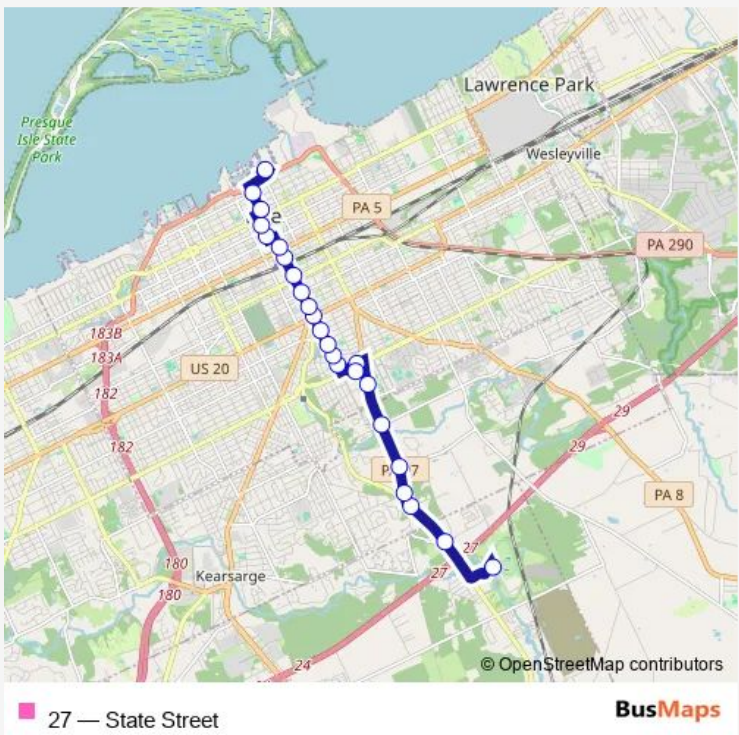

**Bus 27 State Street**

[Go to website](#)

**Direction**  
 Intermodal Transit Center — Presque Isle Downs at Casino  
 31 stops  
[Open route schedule](#)

- Intermodal Transit Center
- E Front St (Bus Shelter)
- State St opp Upmc Hamot
- E 4th St at French St
- E 7th at French
- E 10th St at French St
- State St at Community Health Net
- State St at W 14th St
- State St opp E 16th St
- State St at W 18th St
- State St at W 21st St
- State St at W 24th St
- State St at W 26th St
- State St at W 29th St
- State St at West 32nd St
- State St at W 33rd St
- State St at W 35th St
- State St at W 37th St
- State St at W Metcalf St
- VA Medical Center
- E 38th St at Old French Rd

**Route schedule**  
 Intermodal Transit Center — Presque Isle Downs at Casino

Monday	08:17-16:35
Tuesday	08:17-16:35
Wednesday	08:17-16:35
Thursday	08:17-16:35
Friday	08:17-16:35
Saturday	—
Sunday	—

**Route info**  
 Direction: Intermodal Transit Center  
 Stops: 31  
 Trip Duration: 0 hour 35 min

## Direction

Intermodal Transit Center — Presque Isle Downs at Casino

29 stops

[Open route schedule](#)

Intermodal Transit Center

E Front St (Bus Shelter)

State St opp Upmc Hamot

E 4th St at French St

## Route info

Direction: Presque Isle Downs at Casino

Stops: 24

Trip Duration: 0 hour 35 min