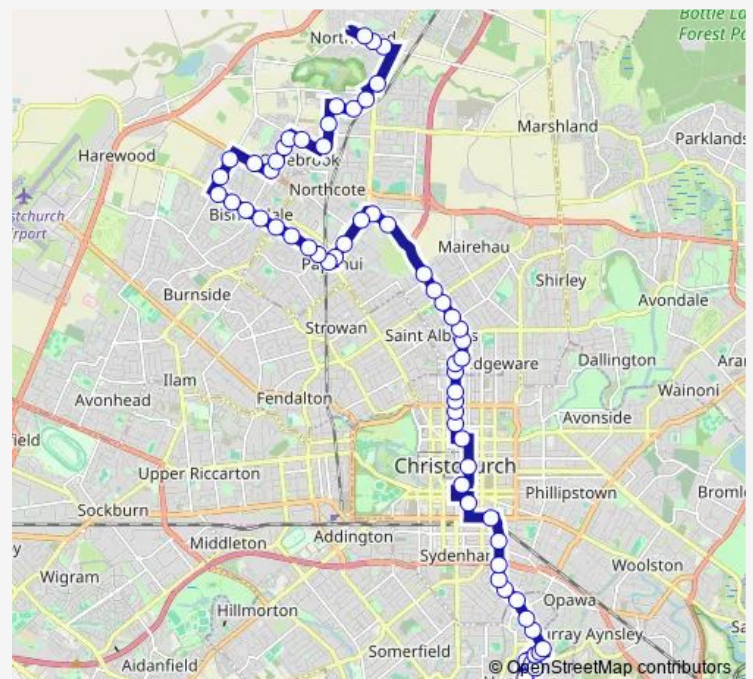

Manchester St near Welles St

Bus Interchange (Platform D)

Manchester St Super Stop

Route schedule

Huntsbury — Northwood

Monday 06:15-22:43

Tuesday 06:15-22:43

Wednesday 06:15-22:43

Thursday 06:15-22:43

Friday 06:15-22:43

Saturday 06:15-22:45

Sunday 06:15-22:45

Route info

Direction: Huntsbury

Stops: 66

Trip Duration: 1 hour 0 min

27 — Northwood/Huntsbury

Kilmore St near Manchester St

Colombo St near Salisbury St

Bealey Ave

Colombo St near Bealey Ave

Colombo St near Purchas St

Colombo St near Canon St

Edgeware Village

Cranford St near Edgeware Rd

Cranford St near Winton St

Cranford St near Berwick St

Cranford St near Westminster St

Cranford St near Malvern St

Cranford St near Innes Rd

Cranford St near Mcfaddens Rd

Cranford St near Fraser St