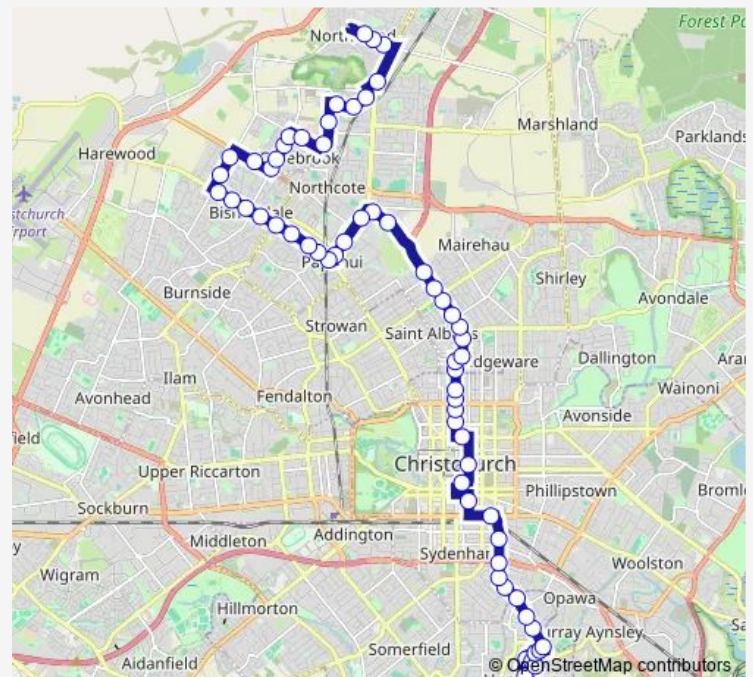

Wilsons Rd near Timbertop Ln

Waltham Rd near Rogers St

Waltham Rd near Austin St

Waltham Rd near Hastings St E

Waltham Rd near Mowbray St

Moorhouse Ave near Washington Wy

Manchester St near Welles St

Bus Interchange (Platform D)

### Route schedule

Huntsbury — Northwood

Monday 06:15-22:43

Tuesday 06:15-22:43

Wednesday 06:15-22:43

Thursday 06:15-22:43

Friday 06:15-22:43

Saturday 06:15-22:45

### Route info

Direction: Huntsbury

Stops: 66

Trip Duration: 1 hour 7 min

27 — Northwood/Huntsbury

Kilmore St near Manchester St

Colombo St near Salisbury St

Bealey Ave

Colombo St near Bealey Ave

Colombo St near Purchas St

Colombo St near Canon St

Edgeware Village

Cranford St near Edgeware Rd

Cranford St near Winton St

Cranford St near Berwick St

Cranford St near Westminster St