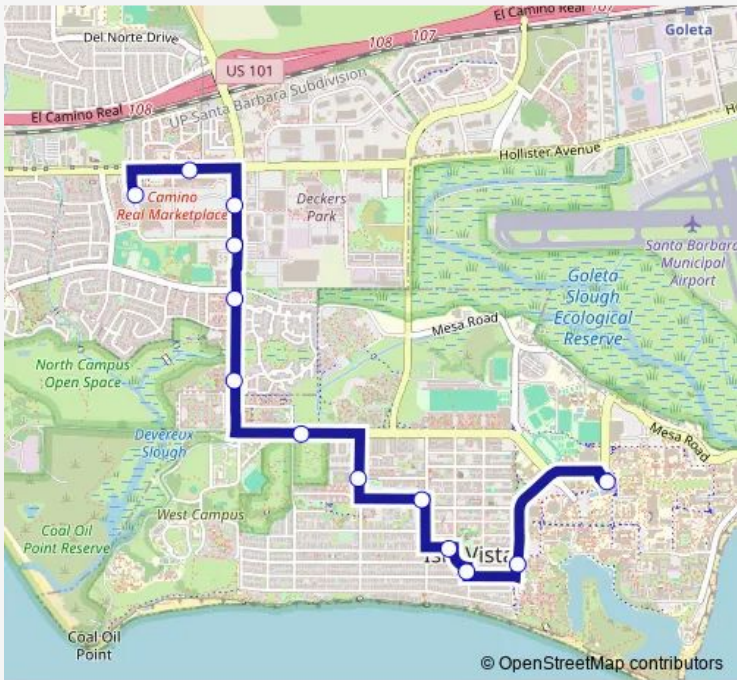

**Bus 27 Isla Vista Shuttle**

[Go to website](#)

**Direction**  
 Santa Felicia & Marketplace — Ucsb North Hall Outbound  
 13 stops  
[Open route schedule](#)

- Santa Felicia & Marketplace
- Hollister & Camino Real Marketplace
- Storke & Marketplace
- Storke & Santa Felicia
- Storke & Phelps
- Storke & Sierra Madre
- El Colegio & Camino Corto
- Camino Del Sur & Picasso
- Abrego & Camino Pescadero
- Seville & Embarcadero Del Mar
- Embarcadero & Sabado Tarde
- Ocean & Sabado Tarde
- Ucsb North Hall Outbound

Route info  
 Direction: Santa Felicia & Marketplace  
 Stops: 13  
 Trip Duration: 0 hour 20 min

**Direction**

Ucsb North Hall Outbound — Santa Felicia &amp; Marketplace

14 stops

[Open route schedule](#)

## Route schedule

Ucsb North Hall Outbound — Santa Felicia &amp; Marketplace

Monday 07:00-20:40

Tuesday 07:00-20:40

Wednesday 07:00-20:40

Thursday 07:00-20:40

Friday 07:00-20:40

Saturday 10:00-18:00

## Route info

Direction: Ucsb North Hall Outbound

Stops: 14

Trip Duration: 0 hour 20 min

27 Bus time schedules and route maps are available in an offline PDF at [busmaps.com](https://busmaps.com). Use the [busmaps.com](https://busmaps.com) website to see live bus times, train schedule or subway schedule, and step-by-step directions for all public transit in Isla Vista