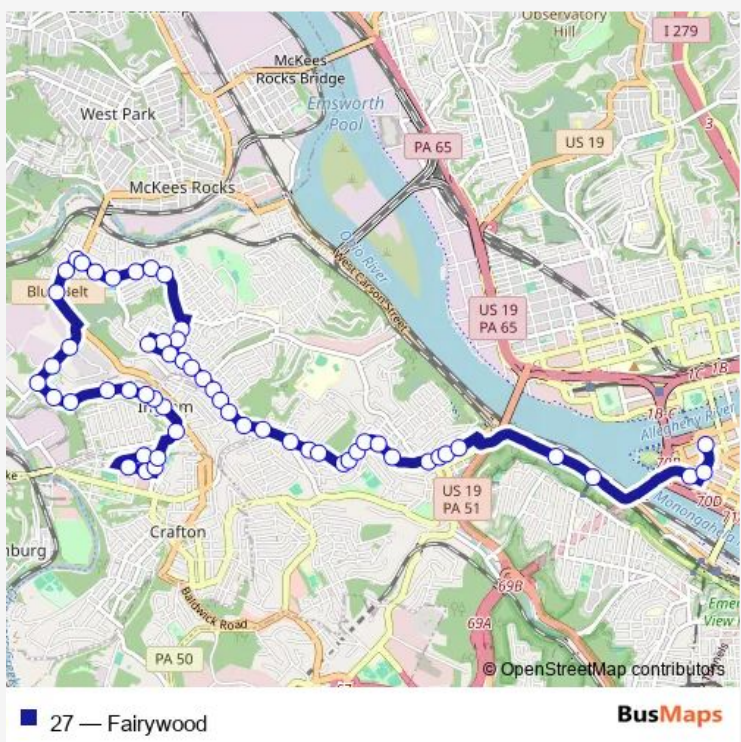

Bus 27 Fairywood

[Go to website](#)

Direction
 Crafton Ingram SC + Rite-Aid — Stanwix ST + Penn Fs
 56 stops
[Open route schedule](#)

- Crafton Ingram SC + Rite-Aid
- Crafton Ingram SC + Giant Eagle
- Crafton Ingram S.C. + Bank (Citizens)
- Foster AVE + SR Citizen Bldg
- Foster AVE + Willow (Playground)
- Ingram AVE + West Busway Ramp Fs
- INGRAM AVE + MAINSGATE
- W PROSPECT AVE + BERRY NS
- W Prospect AVE + Berry Fs
- W PROSPECT AVE + KINGSLAND
- W PROSPECT AVE + #210
- W PROSPECT AVE + ALLEGHENY VALLEY SCHOOL
- W PROSPECT AVE + ARBORDALE
- W PROSPECT AVE + BROADHEAD-FORDING
- Broadhead-Fording RD + Village RD #2
- Broadhead-Fording RD + Village RD #1
- Windgap AVE + Summerdale Fs
- Windgap AVE + Belhurst
- Windgap AVE + Chartiers
- CHARTIERS AVE + MERLE
- CHARTIERS AVE + EYRE WAY

Route schedule
 Crafton Ingram SC + Rite-Aid — Stanwix ST + Penn Fs

Monday	04:48-22:42
Tuesday	04:48-22:42
Wednesday	04:48-22:42
Thursday	04:48-22:42
Friday	04:48-22:42
Saturday	06:18-22:47
Sunday	06:41-22:08

Route info
 Direction: Crafton Ingram SC + Rite-Aid
 Stops: 56
 Trip Duration: 0 hour 27 min

CHARTIERS AVE + MIDDLETOWN

CHARTIERS AVE + KRUPP

CHARTIERS AVE + OLTMAN

CHARTIERS AVE + OETTING

Jeffers ST + #1330

Friday 05:15-23:10

Saturday 06:45-23:15

Sunday 07:08-22:35

Route info

Direction: Stanwix ST + Penn Fs

Stops: 53

Trip Duration: 0 hour 33 min

MIDDLETOWN RD + WYNETTE