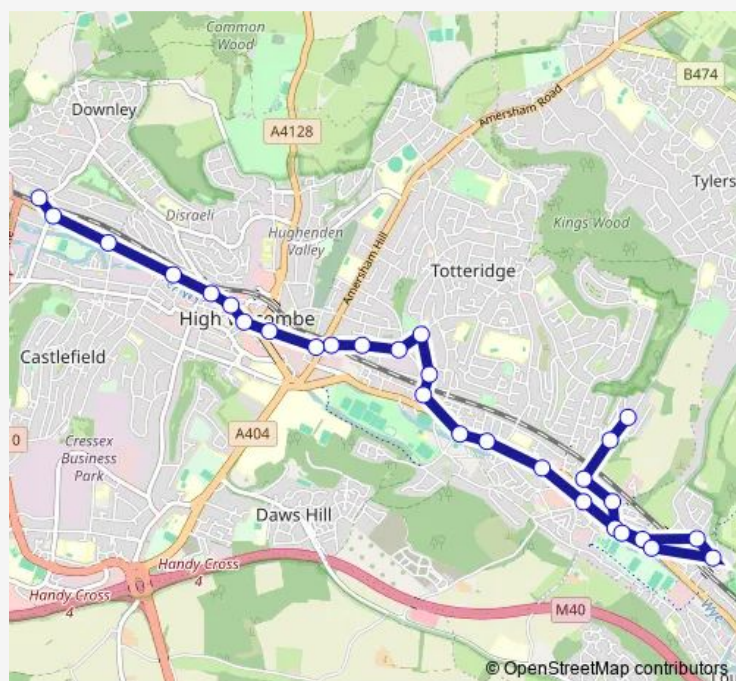

### Route schedule

Olympic Way — Pheasant Drive

Monday 09:31-14:11

Tuesday 09:31-14:11

Wednesday 09:31-14:11

Thursday 09:31-14:11

Friday 09:31-14:11

Saturday —

### Route info

Direction: Olympic Way

Stops: 29

Trip Duration: 0 hour 34 min

27 — High Wycombe : Pheasant Drive - Town Centre - Olympic Way **BusMaps**

Oxford Street

High Wycombe Busstn

Brook Street

## Direction

Pheasant Drive — Olympic Way

23 stops

[Open route schedule](#)

Pheasant Drive

Southfield Road

White Close

Middlebrook Road

## Route schedule

Pheasant Drive — Olympic Way

Monday 10:10-14:50

Tuesday 10:10-14:50

Wednesday 10:10-14:50

Thursday 10:10-14:50

Friday 10:10-14:50

Saturday —