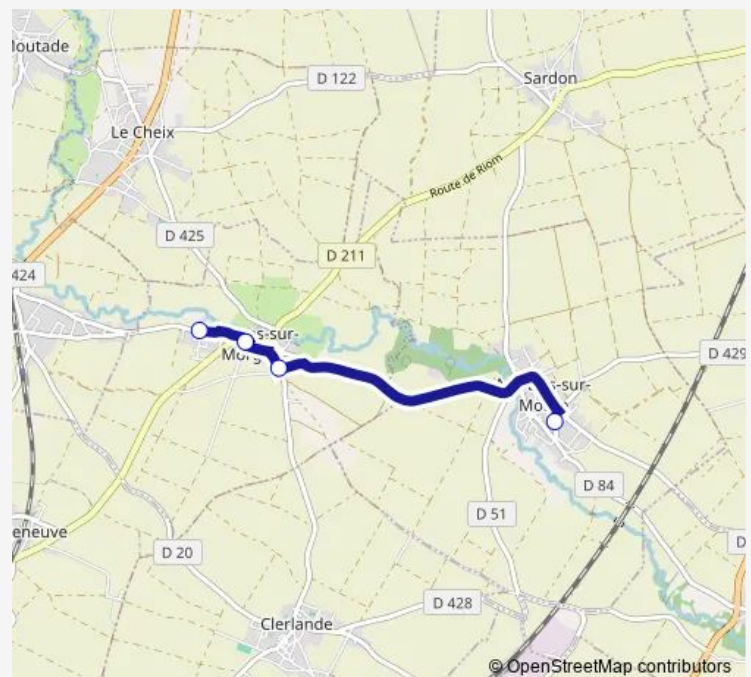

Direction

Martres-SUR-Morge École — Varennes-SUR-Morge Lotissement Fauvettes

4 stops

[Open route schedule](#)

Martres-SUR-Morge École

Varennes-SUR-Morge Pont DE L'Oie

Varennes-SUR-Morge Place Liberté

Varennes-SUR-Morge Lotissement Fauvettes

Route schedule

Martres-SUR-Morge École — Varennes-SUR-Morge Lotissement Fauvettes

Monday	16:20
Tuesday	16:20
Wednesday	—
Thursday	16:20
Friday	16:20
Saturday	—
Sunday	—

Route info

Direction: Martres-SUR-Morge École

Stops: 4

Trip Duration: 0 hour 15 min

Direction

Varennnes-SUR-Morge Lotissement Fauvettes —
Martres-SUR-Morge École

4 stops

[Open route schedule](#)

Varennnes-SUR-Morge Lotissement Fauvettes

Varennnes-SUR-Morge Place Liberté

Route info

Direction: Varennnes-SUR-Morge Lotissement Fauvettes

Stops: 4

Trip Duration: 0 hour 15 min

27 Bus time schedules and route maps are available in an offline PDF at busmaps.com. Use the busmaps.com website to see live bus times, train schedule or subway schedule, and step-by-step directions for all public transit in Riom