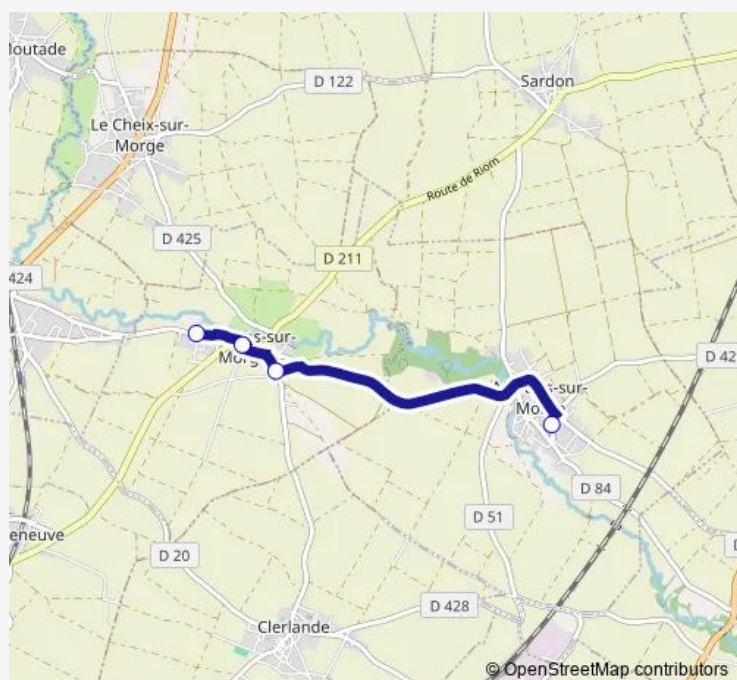

Direction

Martres-SUR-Morge École — Varennes-SUR-Morge Lotissement Fauvettes

4 stops

[Open route schedule](#)

Martres-SUR-Morge École

Varennes-SUR-Morge Pont DE L'Oie

Varennes-SUR-Morge Place Liberté

Varennes-SUR-Morge Lotissement Fauvettes

Route schedule

Martres-SUR-Morge École — Varennes-SUR-Morge Lotissement Fauvettes

Monday	16:20
Tuesday	16:20
Wednesday	—
Thursday	16:20
Friday	16:20
Saturday	—
Sunday	—

Route info

Direction: Martres-SUR-Morge École

Stops: 4

Trip Duration: 0 hour 15 min

Direction

Varennnes-SUR-Morge Lotissement Fauvettes —
Martres-SUR-Morge École

4 stops

[Open route schedule](#)

Varennnes-SUR-Morge Lotissement Fauvettes

Varennnes-SUR-Morge Place Liberté

Friday 08:25

Saturday —

Sunday —

Route info

Direction: Varennnes-SUR-Morge Lotissement Fauvettes

Stops: 4

Trip Duration: 0 hour 15 min

27 Bus time schedules and route maps are available in an offline PDF at busmaps.com. Use the busmaps.com website to see live bus times, train schedule or subway schedule, and step-by-step directions for all public transit in Riom