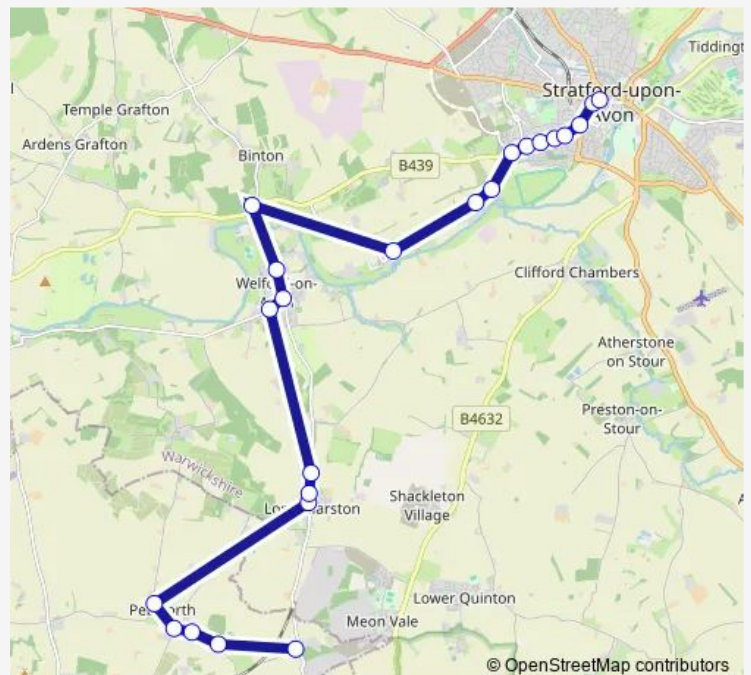

### Route schedule

Maybird Centre — Church

Monday 16:55-18:20

Tuesday 16:55-18:20

Wednesday 16:55-18:20

Thursday 16:55-18:20

Friday 16:55-18:20

Saturday 16:55-18:20

### Route info

Direction: Maybird Centre

Stops: 34

Trip Duration: 0 hour 49 min

27 — Stratford - Pebworth

Stannells Close

Avon Leys

Church