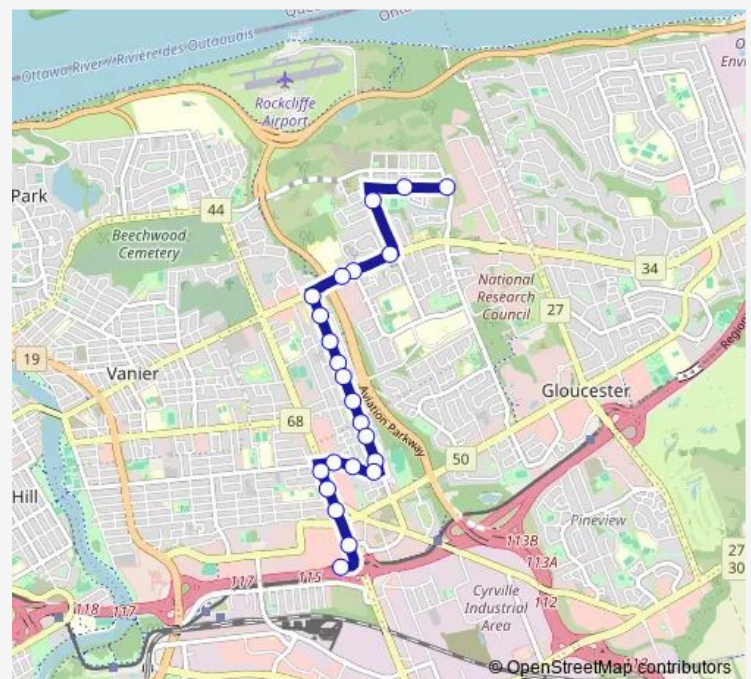

Thursday 06:03-14:15

Friday 06:03-14:15

Saturday —

Sunday —

Route info

Direction: Wanaki / Mikinak

Stops: 23

Trip Duration: 0 hour 15 min