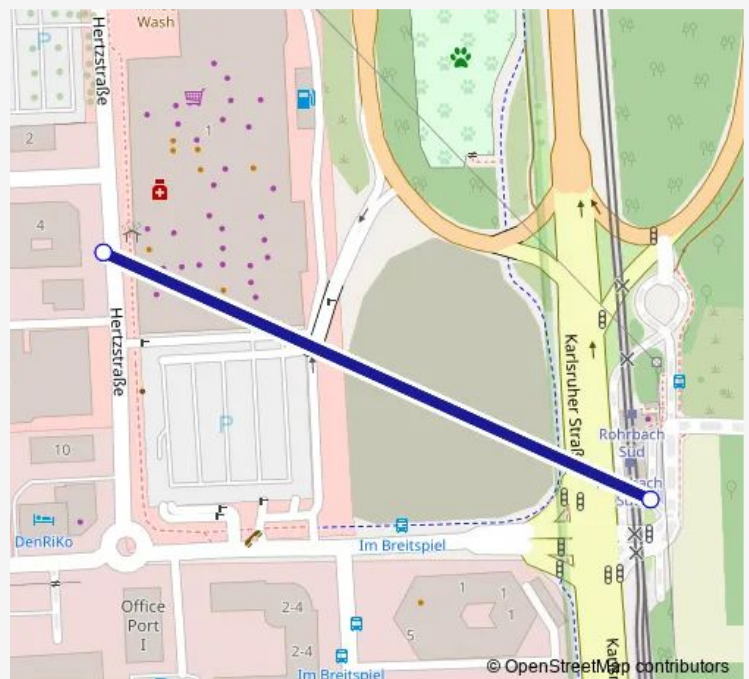

Bus 27 HD Emmertsgrund - Mombertplatz - Rohrbach Süd - Rohrbach Gewerbegebiet

[Go to website](#)

Direction

Rohrbach Süd — Hertzstraße

2 stops

[Open route schedule](#)

Rohrbach Süd

Hertzstraße

Route schedule

Rohrbach Süd — Hertzstraße

Monday	06:01
Tuesday	06:01
Wednesday	06:01
Thursday	06:01
Friday	06:01
Saturday	—
Sunday	—

Route info

Direction: Rohrbach Süd

Stops: 2

Trip Duration: 0 hour 2 min

27 Bus time schedules and route maps are available in an offline PDF at busmaps.com. Use the busmaps.com website to see live bus times, train schedule or subway schedule, and step-by-step directions for all public transit in Heidelberg