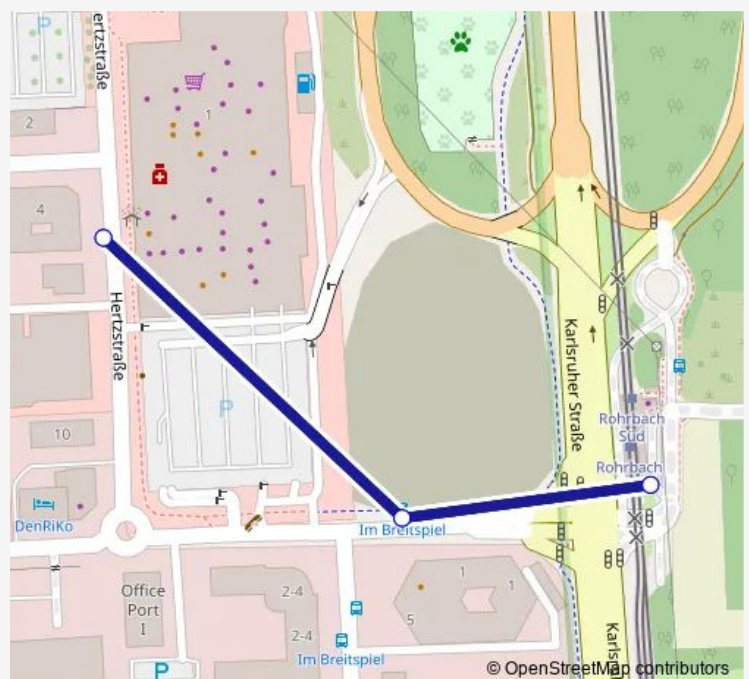

## Bus 27 HD Emmertsgrund - Mombertplatz - Rohrbach Süd - Rohrbach Gewerbegebiet

[Go to website](#)

### Direction

Rohrbach Süd — Hertzstraße

3 stops

[Open route schedule](#)

Rohrbach Süd

Im Breitspiel

Hertzstraße

### Route schedule

Rohrbach Süd — Hertzstraße

Monday	06:01
Tuesday	06:01
Wednesday	06:01
Thursday	06:01
Friday	06:01
Saturday	—
Sunday	—

### Route info

Direction: Rohrbach Süd

Stops: 3

Trip Duration: 0 hour 2 min

27 Bus time schedules and route maps are available in an offline PDF at [busmaps.com](https://busmaps.com). Use the [busmaps.com](https://busmaps.com) website to see live bus times, train schedule or subway schedule, and step-by-step directions for all public transit in Heidelberg