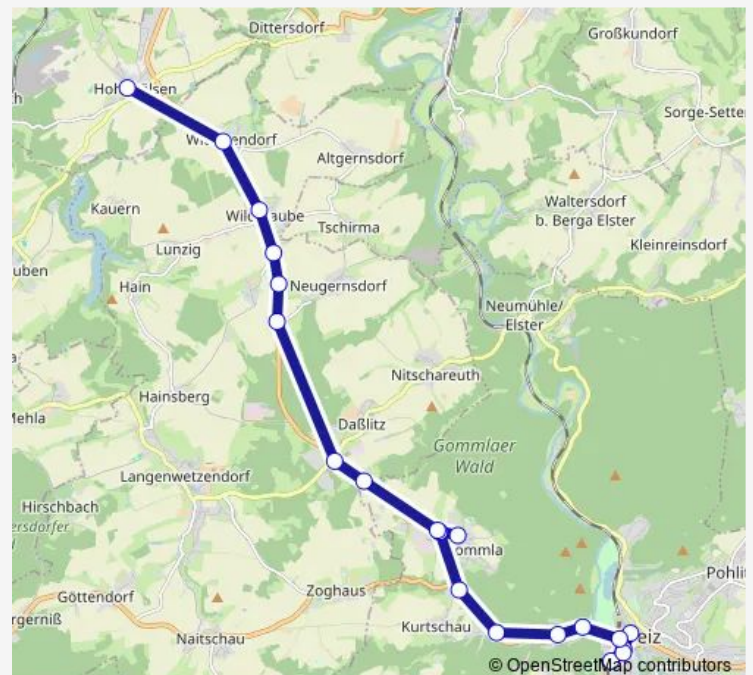

### Direction

Wildetaube, Wartehalle — Daßlitz, Wartehalle

5 stops

[Open route schedule](#)

Wildetaube, Wartehalle

Abzweig Kühndorf

Neugernsdorf, Neuschenke

Abzweig Neugernsdorf

### Route schedule

Wildetaube, Wartehalle — Daßlitz, Wartehalle

Monday 06:51

Tuesday 06:51

Wednesday 06:51

Thursday 06:51

Friday 06:51

Saturday —

### Route info

Direction: Wildetaube, Wartehalle

Stops: 5

Trip Duration: 0 hour 8 min

## Route info

Direction: Hohenölsen, Ort

Stops: 19

Trip Duration: 0 hour 30 min