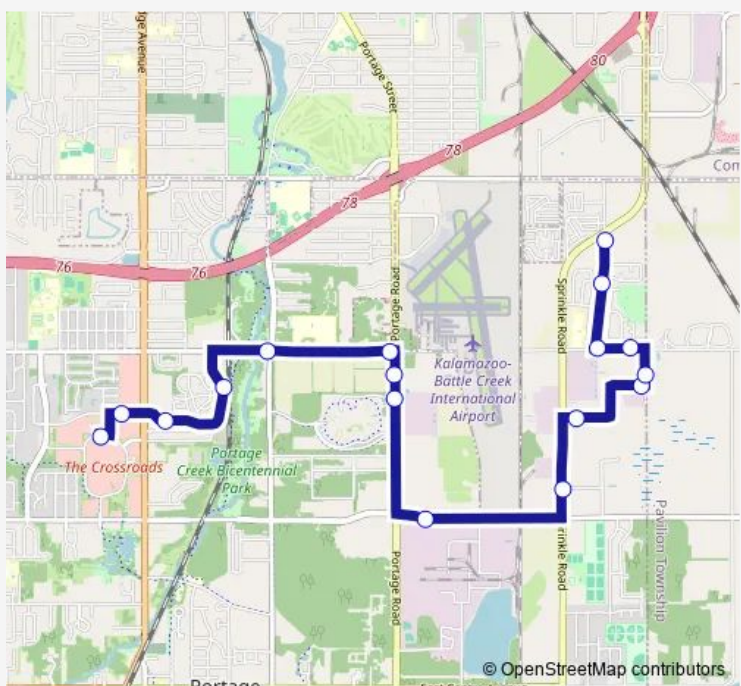

## Bus 27 East Romence

[Go to website](#)

**Direction**  
5419 Meridith — Crossroads Mall at  
17 stops  
[Open route schedule](#)

- 5419 Meridith
- Sprinkle & Commercial
- Sprinkle and Romence
- E Centre & Sprinkle Rd
- E Centre Ave & Portage Rd
- E Centre St & Oakside
- Centre Ave & Newells Ln
- E Centre Ave & Lovers Ln
- Brown St & Currier Ave
- Shaver Rd & Grand St
- Shaver Rd & Walmart
- Shaver Road & Meijer Drive
- Shaver Rd & Meijer
- Westnedge Ave at Schuring Road
- S. Westnedge & Romence Rd
- S. Westnedge & J L Hudson Dr
- Crossroads Mall at

Route schedule  
5419 Meridith — Crossroads Mall at

Monday	06:45-20:45
Tuesday	06:45-20:45
Wednesday	06:45-20:45
Thursday	06:45-20:45
Friday	06:45-20:45
Saturday	06:45-20:45
Sunday	09:45-15:45

Route info  
Direction: 5419 Meridith  
Stops: 17  
Trip Duration: 0 hour 35 min

## Direction

Crossroads Mall at — 5419 Meridith

17 stops

[Open route schedule](#)

Crossroads Mall at

Mall Drive b/f Westnedge

Gladys St & Westendge Ave

Newport Rd & Alf Ct

E. Milham & Lover's Ln

Milham Ave & Portage Rd

Portage Rd at Airzoo

Portage and Stryker Way

Romence at Portage

Sprinkle Road & Evironmental Drive

Commercial Ave & Sprinkle Rd

Executive Dr & Corporate Ave