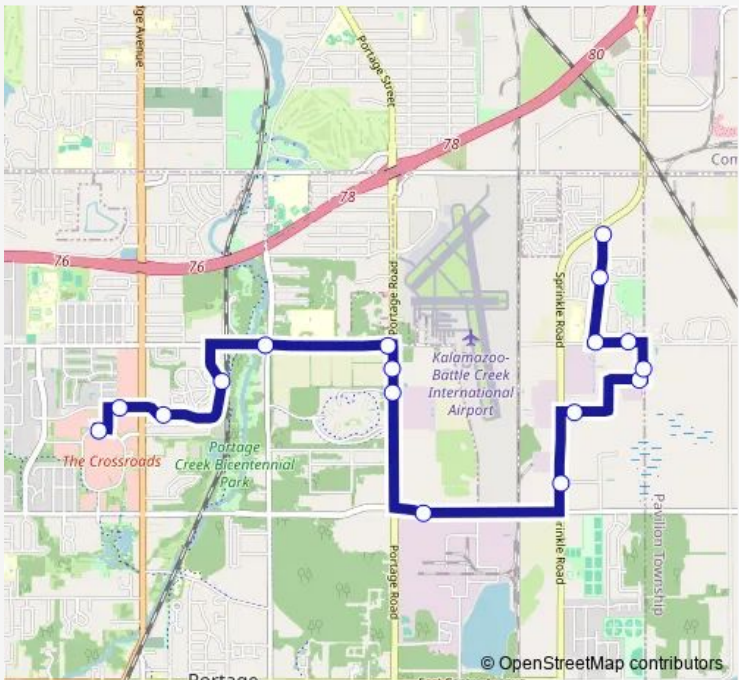

## Bus 27 East Romence

[Go to website](#)

**Direction**  
 5419 Meridith — Crossroads Mall at  
 17 stops  
[Open route schedule](#)

- 5419 Meridith
- Sprinkle & Commercial
- Sprinkle and Romence
- E Centre & Sprinkle Rd
- E Centre Ave & Portage Rd
- E Centre St & Oakside
- Centre Ave & Newells Ln
- E Centre Ave & Lovers Ln
- Brown St & Currier Ave
- Shaver Rd & Grand St
- Shaver Rd & Walmart
- Shaver Road & Meijer Drive
- Shaver Rd & Meijer
- Westnedge Ave at Schuring Road
- S. Westnedge & Romence Rd
- S. Westnedge & J L Hudson Dr
- Crossroads Mall at

Route schedule  
 5419 Meridith — Crossroads Mall at

Monday	06:45-20:45
Tuesday	06:45-20:45
Wednesday	06:45-20:45
Thursday	06:45-20:45
Friday	06:45-20:45
Saturday	06:45-20:45
Sunday	09:45-15:45

Route info  
 Direction: 5419 Meridith  
 Stops: 17  
 Trip Duration: 0 hour 35 min

**Direction**

Crossroads Mall at — 5419 Meridith

17 stops

[Open route schedule](#)

Crossroads Mall at

Mall Drive b/f Westnedge

Gladys St &amp; Westendge Ave

Newport Rd &amp; Alf Ct

E. Milham &amp; Lover's Ln

Milham Ave &amp; Portage Rd

Portage Rd at Airzoo

Portage and Stryker Way

Romence at Portage

Sprinkle Road &amp; Evironmental Drive

Commercial Ave &amp; Sprinkle Rd

Executive Dr &amp; Corporate Ave