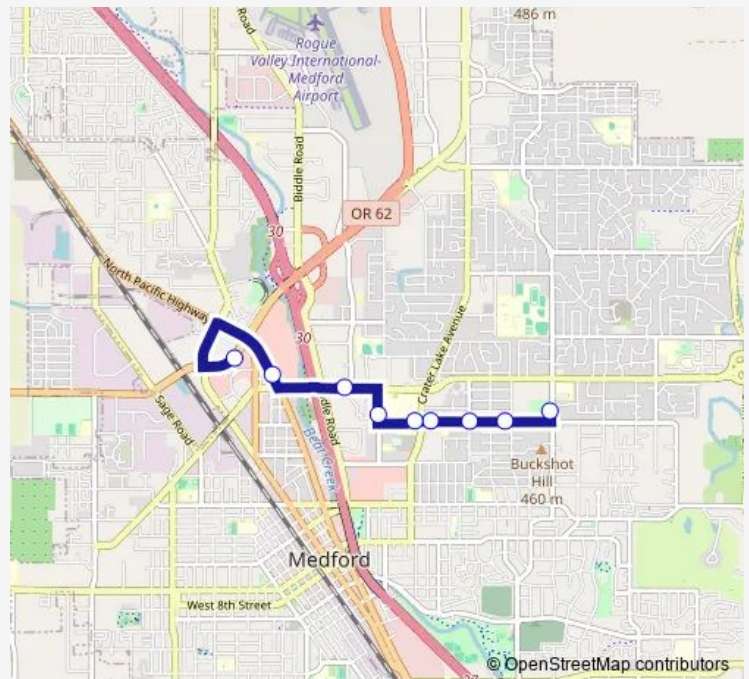

Spring St/ N Berkeley

Spring Street/ Wabash

Spring St East of Crater Lake Ave

Spring St/ Crater Lake Ave

Royal Ave/ Royal Ct

Mcandrews and Poplar - Mcandrews Marketplace

Riverside and Ohio - Rogue Valley Mall

Highway 238 - Northgate Shopping Center

Route schedule

Springbrook and Spring - Donahue Frohnmayer Park —
Highway 238 - Northgate Shopping Center

Monday	06:52-19:52
Tuesday	06:52-19:52
Wednesday	06:52-19:52
Thursday	06:52-19:52
Friday	06:52-19:52
Saturday	07:52-17:52
Sunday	—

Route info

Direction: Springbrook and Spring - Donahue Frohnmayer
Park

Stops: 9

Trip Duration: 0 hour 18 min

Direction

Highway 238 - Northgate Shopping Center — Springbrook and Spring - Donahue Frohnmayr Park

8 stops

[Open route schedule](#)

Highway 238 - Northgate Shopping Center

Court and Ohio - Rogue Valley Mall

Mcandrews Rd - East of Poplar Dr

Providence Hospital

Mcandrews/Crater Lake Ave

Mcandrews/ Wabash