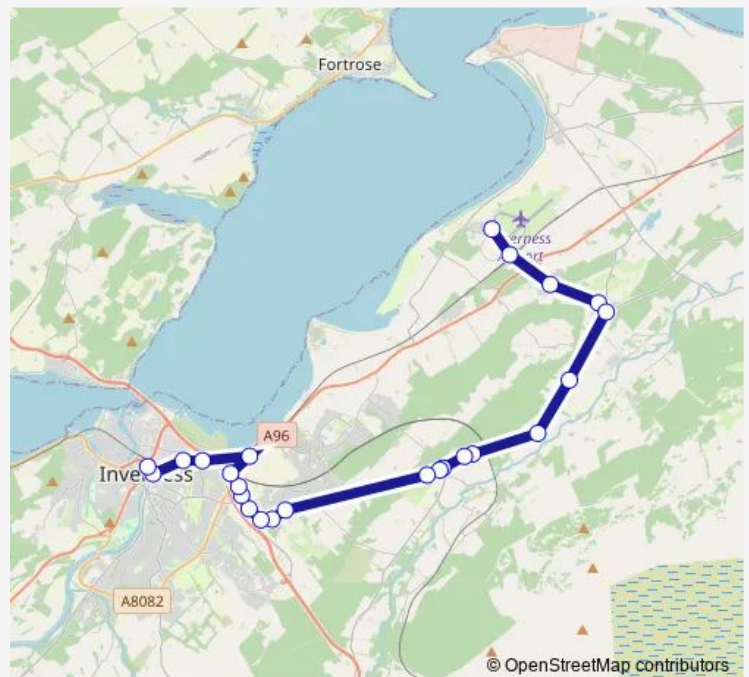

Student Accommodation

Tesco

King Duncans Road

Route schedule

Terminal Building — Bus Station Stance 1

Monday 06:56-18:30

Tuesday 06:56-18:30

Wednesday 06:56-18:30

Thursday 06:56-18:30

Friday 06:56-18:30

Saturday 07:55-18:25

Sunday —

Route info

Direction: Terminal Building

Stops: 24

Trip Duration: 0 hour 53 min

27 — Inverness - Tornagrain Village

Diriebught Road

Marks and Spencer

Bus Station Stance 1

Direction

Bus Station Stance 1 — Terminal Building

25 stops

[Open route schedule](#)

Bus Station Stance 1

Marks and Spencer

Morrisons

Diriebught Road

King Duncans Road

Tesco

Student Accommodation

UHI Main Campus