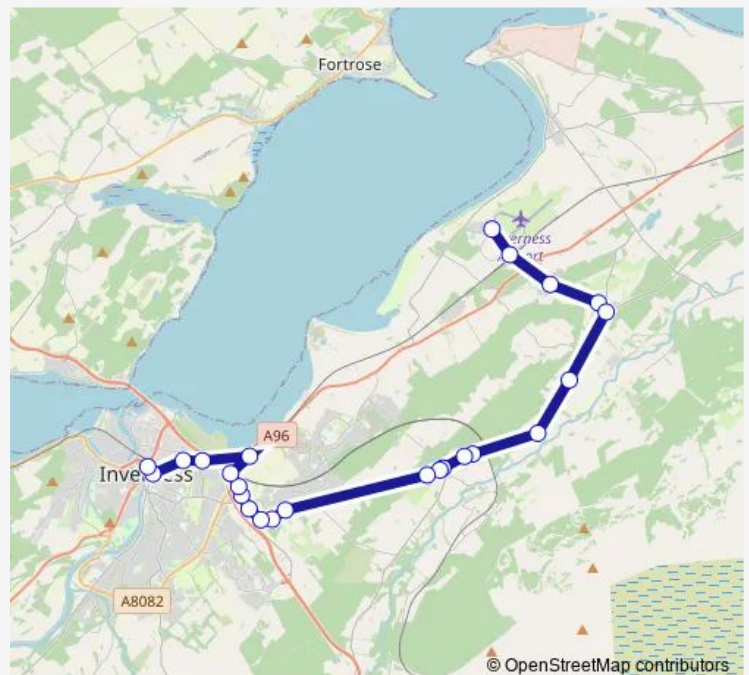

### Route schedule

Terminal Building — Bus Station Stance 1

Monday 06:56-18:30

Tuesday 06:56-18:30

Wednesday 06:56-18:30

Thursday 06:56-18:30

Friday 06:56-18:30

Saturday 07:55-18:25

### Route info

Direction: Terminal Building

Stops: 24

Trip Duration: 0 hour 50 min

27 — Inverness - Tornagrain Village

Diriebught Road

Marks and Spencer

Bus Station Stance 1

## Direction

Bus Station Stance 1 — Terminal Building

25 stops

[Open route schedule](#)

Bus Station Stance 1

Marks and Spencer

Morrisons

Diriebught Road