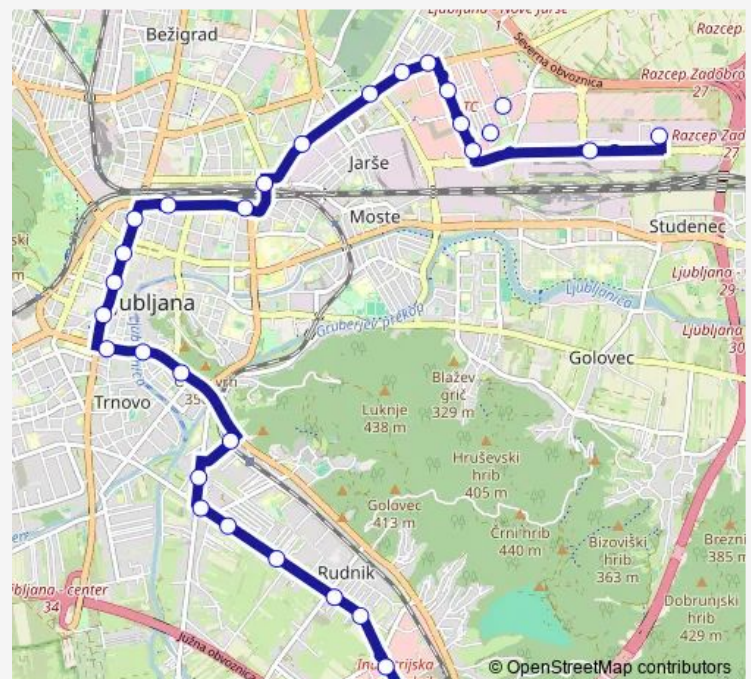

Thursday 04:47-22:09

Friday 04:47-22:09

Saturday 04:50-21:55

Sunday —

Route info

Direction: Letališka P+R

Stops: 28

Trip Duration: 0 hour 34 min

Wednesday 04:45-22:35

Thursday 04:45-22:35

Friday 04:45-22:35

Saturday 05:10-22:35

Sunday —

Route info

Direction: NS Rudnik

Stops: 29