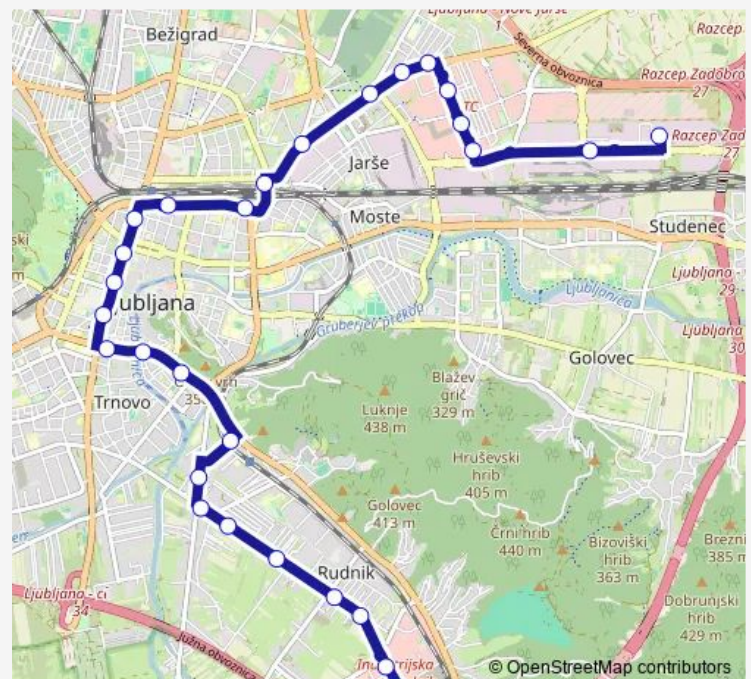

Thursday 12:31-21:55

Friday 12:31-21:55

Saturday —

Sunday —

Route info

Direction: Letališka P+R

Stops: 28

Trip Duration: 0 hour 40 min