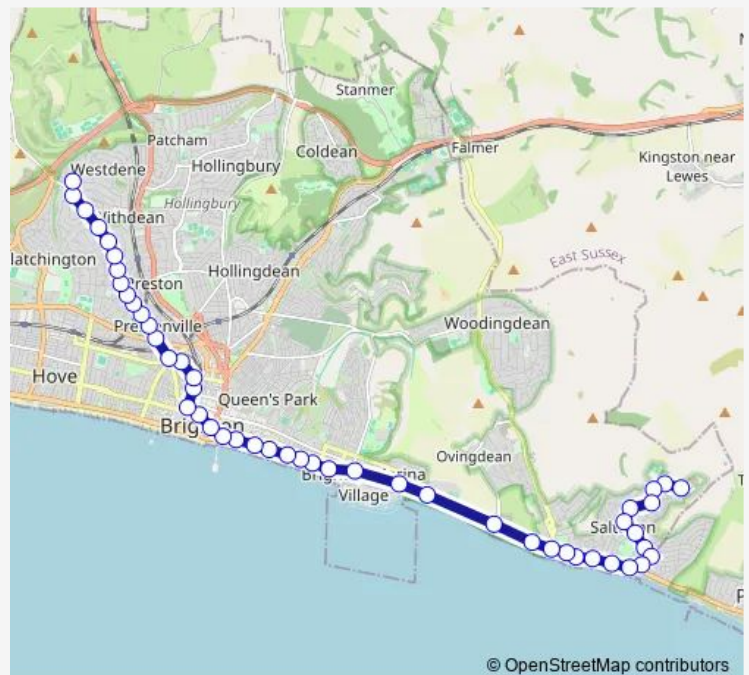

Saturday 00:05-23:35

Sunday 00:05-23:35

Route info

Direction: Whitethorn Drive

Stops: 63

Trip Duration: 1 hour 7 min

© OpenStreetMap contributors

Dyke Tavern

## Route info

Direction: Coombe Vale Top

Stops: 49

Trip Duration: 0 hour 58 min

Burlington Street

Bedford Street South

New Steine

Sea Life Centre