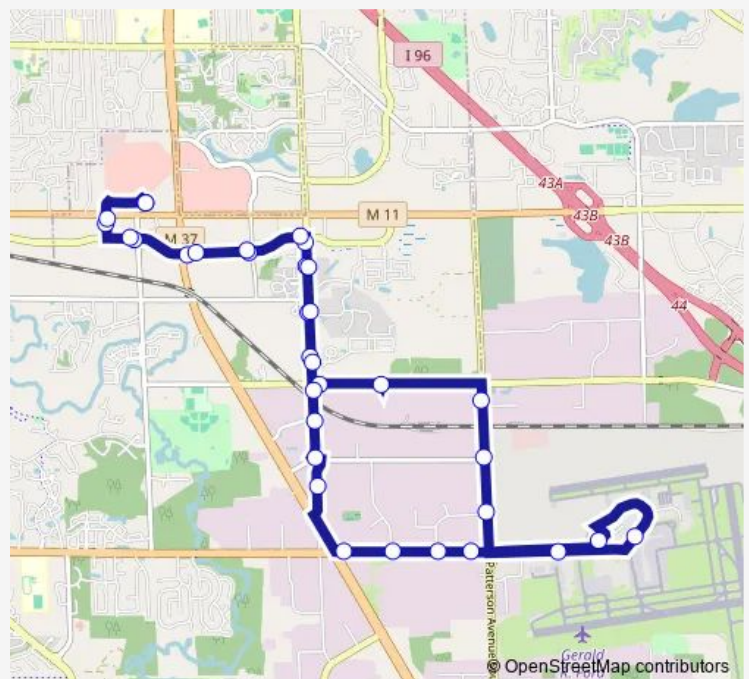

29th/Shaffer (Eb)

29th/Broadmoor (Eb)

29th/Lake Eastbrook (Eb)

East Paris/29th (Sb)

East Paris north of Riviera (Sb)

East Paris across from Woodland Creek (S)

East Paris/Forest Creek (Sb)

36th at East Paris (Eb)

44th/Danvers (Wb)

44th/Brockton (Wb)

44th/Broadmoor (Wb)

Route schedule

Kentwood Station - Woodland — Kentwood Station - Woodland

Monday 06:00-21:32

Tuesday 06:00-21:32

Wednesday 06:00-21:32

Thursday 06:00-21:32

Friday 06:00-21:32

Saturday —

Sunday —

Route info

Direction: Kentwood Station - Woodland

Stops: 34

Trip Duration: 0 hour 34 min

East Paris at Woodbridge Apartments (Nb)

29th/East Paris (Wb)

29th/Lake Eastbrook (Wb)

29th/Broadmoor (Wb)

29th/Shaffer (Wb)

Radcliff/28th (Nb)

Kentwood Station - Woodland

27 Bus time schedules and route maps are available in an offline PDF at busmaps.com. Use the busmaps.com website to see live bus times, train schedule or subway schedule, and step-by-step directions for all public transit in Grand Rapids