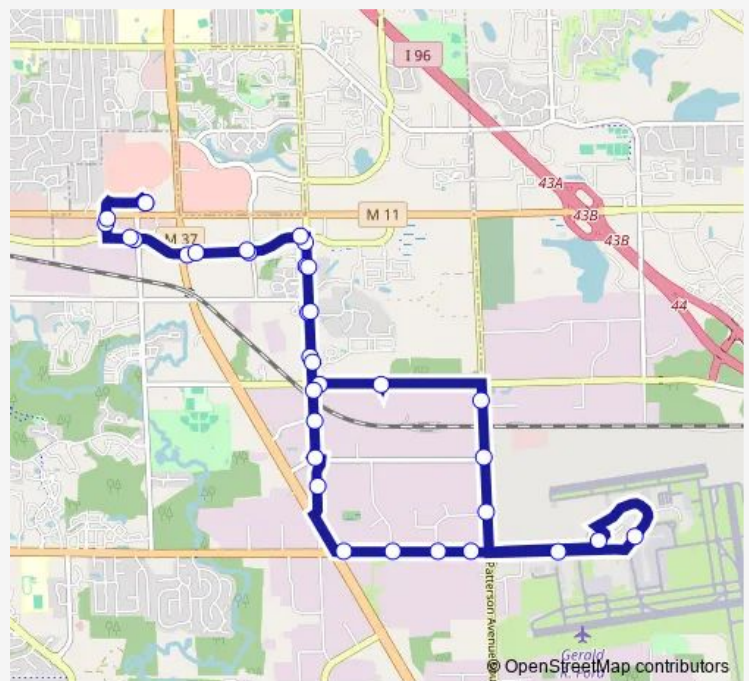

29th/Broadmoor (Eb)

29th/Lake Eastbrook (Eb)

East Paris/29th (Sb)

East Paris north of Riviera (Sb)

East Paris across from Woodland Creek (S)

East Paris/Forest Creek (Sb)

36th at East Paris (Eb)

36th/Knoll (Eb)

Patterson/37th (Sb)

Patterson/40th (Sb)

Patterson/Danvers (Sb)

Airport/Amway (Eb)

Gerald R Ford Airport

West Michigan Aviation Academy

44th/Patterson (Wb)

44th/Danvers (Wb)

44th/Brockton (Wb)

44th/Broadmoor (Wb)

Route schedule

Kentwood Station - Woodland — Kentwood Station - Woodland

Monday	06:00-21:32
Tuesday	06:00-21:32
Wednesday	06:00-21:32
Thursday	06:00-21:32
Friday	06:00-21:32
Saturday	—
Sunday	—

Route info

Direction: Kentwood Station - Woodland

Stops: 34

Trip Duration: 0 hour 34 min

27 — Airport Industrial

East Paris/Allied Finishing (Nb)

40th/East Paris (Wb)

East Paris/3760 East Paris (Nb)