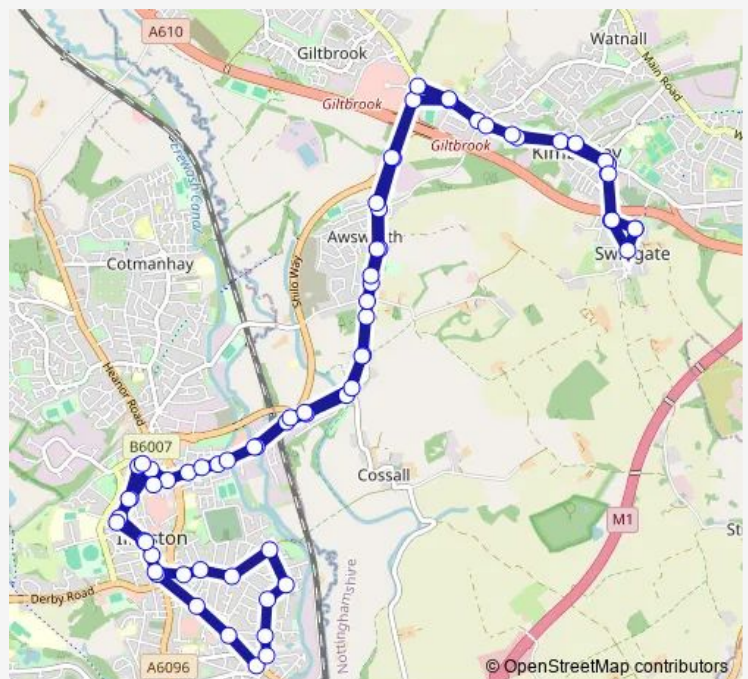

Bus 27 Kimberley - Awsworth - Ilkeston - Awsworth - Kimberley

[Go to website](#)

Direction

Clive Crescent — Clive Crescent

68 stops

[Open route schedule](#)

- Clive Crescent
- Knowle Lane
- Little Lane
- Greens Lane
- Kimberley Library
- Nine Corners
- Wentworth Court
- Maws Lane
- Gilthill School
- Amber Trading Estate
- Gin Close Way
- Main Street
- Nursery
- Middleton Street
- Awsworth Lane
- Awsworth Lane
- Church Lane
- Soloman Road
- Ilkeston Railway Station
- Waterside Retail Park
- Canal Street

Stops: 68

Trip Duration: 1 hour 3 min

27 — Kimberley - Awsworth - Ilkeston - Awsworth - Kimberley

Wood Street

Albion Street

Bath Street

Jackson Avenue

New Lawn Road

Market Place

Queen Street

Health Centre

Littlewick Medical Centre

Albany Street

French Street

Westwick Street

Erewash Square

New Lawn Road

Jackson Avenue

Lord Haddon Road

Pelham Street

Bath Street

Taylor Street

Canal Stret

Waterside Retail Park