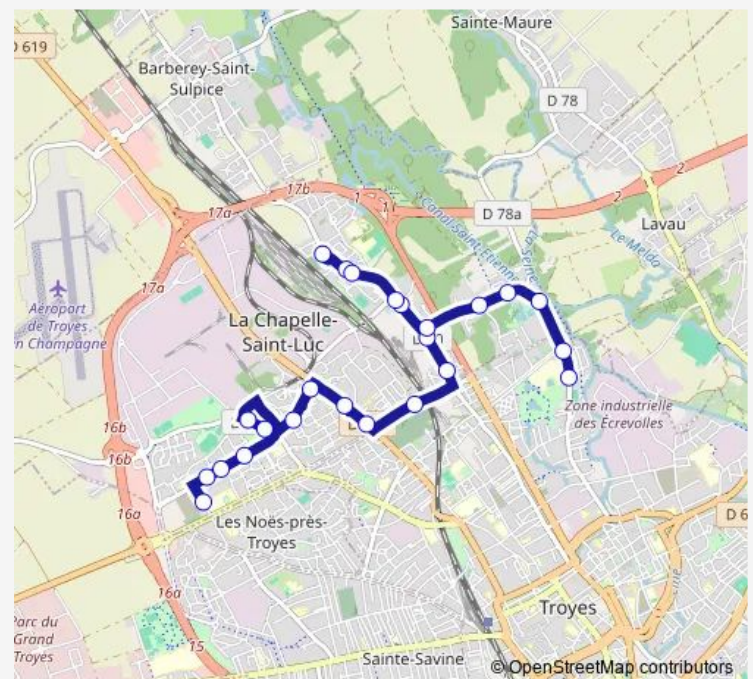

### Route schedule

Brossolette — Demi Lune

Monday 17:05

Tuesday 17:05

Wednesday 12:25

Thursday 17:05

Friday 17:05

Saturday —

### Route info

Direction: Brossolette

Stops: 24

Trip Duration: 0 hour 25 min

27 — Fouchy-LA Chapelle ST Luc

Digue DE Fouchy

Champs DE LA Loge

Demi Lune