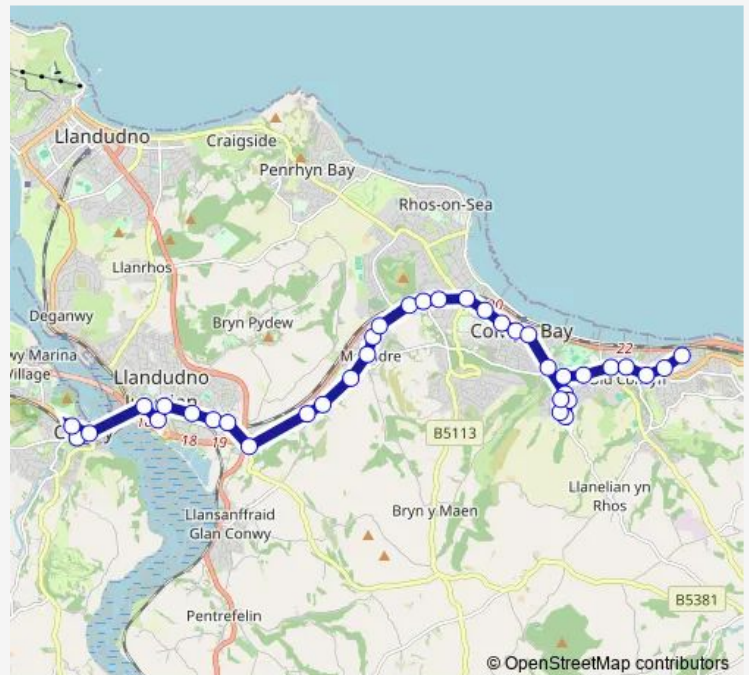

Thursday 07:58-17:16

Friday 07:58-17:16

Saturday 08:00-17:16

Sunday —

Route info

Direction: St David's Road

Stops: 36

Trip Duration: 0 hour 40 min

Church Walks

Bethesda

Wynnstay Road

St David's Road

Direction

Conwy Railway Station — St David's Road

37 stops

[Open route schedule](#)