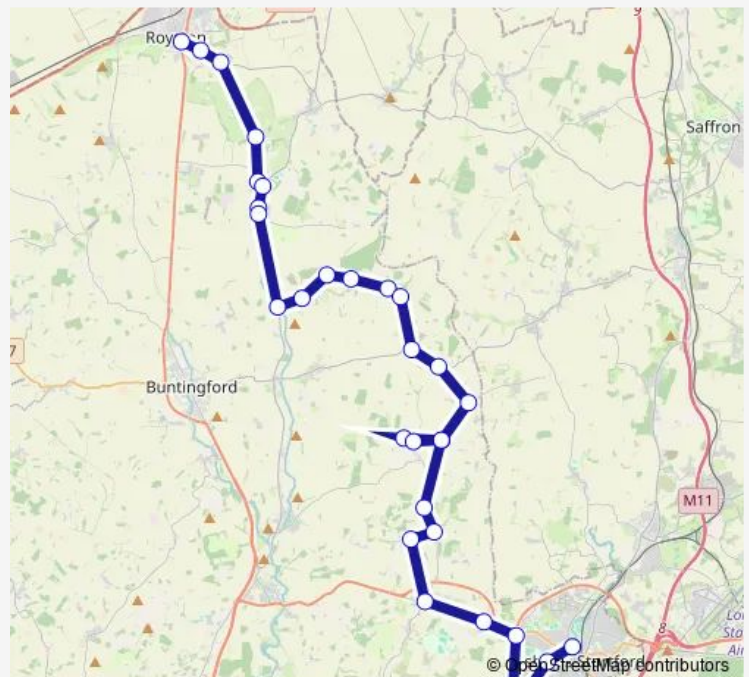

Thursday —

Friday —

Saturday —

Sunday —

Route info

Direction: Bus Station

Stops: 33

Trip Duration: 1 hour 16 min

Village Hall

Skinners Street

The Shearers

Wentworth Drive

Bridge Street

Direction

Interchange — Bus Station

40 stops

Friday —

Saturday —

Sunday —

Route info

Direction: Interchange

Stops: 40

Trip Duration: 1 hour 16 min

Elm Cottages