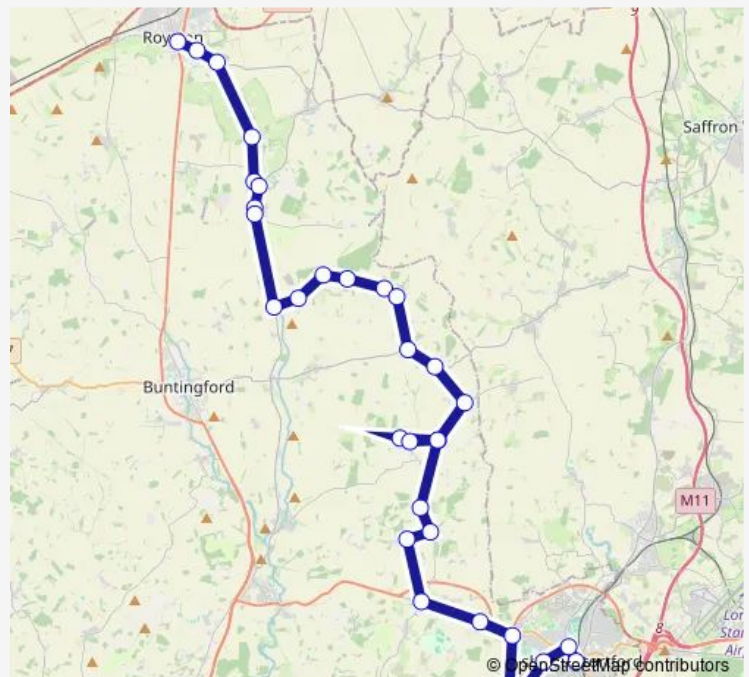

### Route schedule

Bus Station — Interchange

Monday 13:15

Tuesday —

Wednesday 13:15

Thursday —

Friday —

Saturday —

### Route info

Direction: Bus Station

Stops: 34

Trip Duration: 1 hour 18 min

■ 27 — Royston - Bishops Stortford

Gravesend Farm

Parsonage Lane

St Mary the Virgin Church