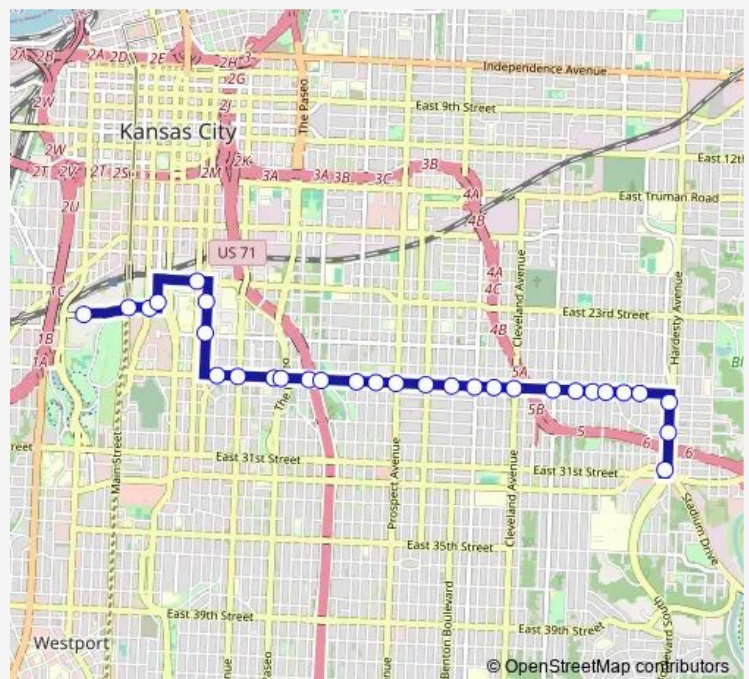

ON 27th AT Cleveland Westbound

ON 27th AT Askew Westbound

ON 27th AT Indiana Westbound

ON 27th Between Walrond Westbound Nearside

ON 27th AT Benton Westbound

ON 27th AT Prospect Westbound

ON 27th AT Olive Westbound

ON 27th AT Brooklyn Westbound

ON 27th AT Woodland Wb

ON 27th ST AT 71 HWY Wb

ON 27th AT Paseo Westbound

### Route schedule

ON VAN Brunt Loop AT 31st Northbound — ON Pershing AT Broadway Eastbound

Monday 05:32-23:32

Tuesday 05:32-23:32

Wednesday 05:32-23:32

Thursday 05:32-23:32

Friday 05:32-23:32

Saturday 05:45-23:45

### Route info

Direction: ON VAN Brunt Loop AT 31st Northbound

Stops: 39

Trip Duration: 0 hour 27 min

27 — 27th Street

ON 27th ST AT West Paseo Westbound

ON 27th AT Troost Westbound

ON 27th AT Holmes Westbound