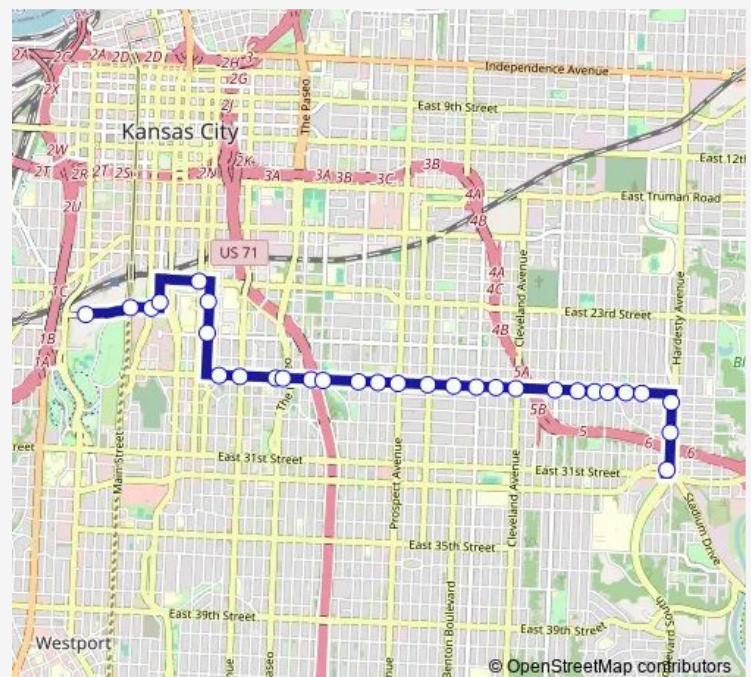

ON 27th AT Olive Westbound

ON 27th AT Brooklyn Westbound

ON 27th AT Woodland Wb

ON 27th ST AT 71 HWY Wb

ON 27th AT Paseo Westbound

Route schedule

ON VAN Brunt Loop AT 31st Northbound — ON Pershing AT Broadway Eastbound

Monday 05:32-23:32

Tuesday 05:32-23:32

Wednesday 05:32-23:32

Thursday 05:32-23:32

Friday 05:32-23:32

Saturday 05:45-23:45

Sunday 08:45-18:45

Route info

Direction: ON VAN Brunt Loop AT 31st Northbound

Stops: 39

Trip Duration: 0 hour 28 min

27 — 27th Street

ON 27th ST AT West Paseo Westbound

ON 27th AT Troost Westbound

ON 27th AT Holmes Westbound

ON Holmes AT 25th Northbound

ON Holmes Between 24th AND 23rd Northbound

ON 22nd ST AT Holmes Westbound Farside

ON Mcgee AT Pershing Southbound

ON Pershing Between Mcgee & Grand Wb

ON Pershing AT Main Westbound Fs

ON Pershing AT Broadway Westbound Nearside