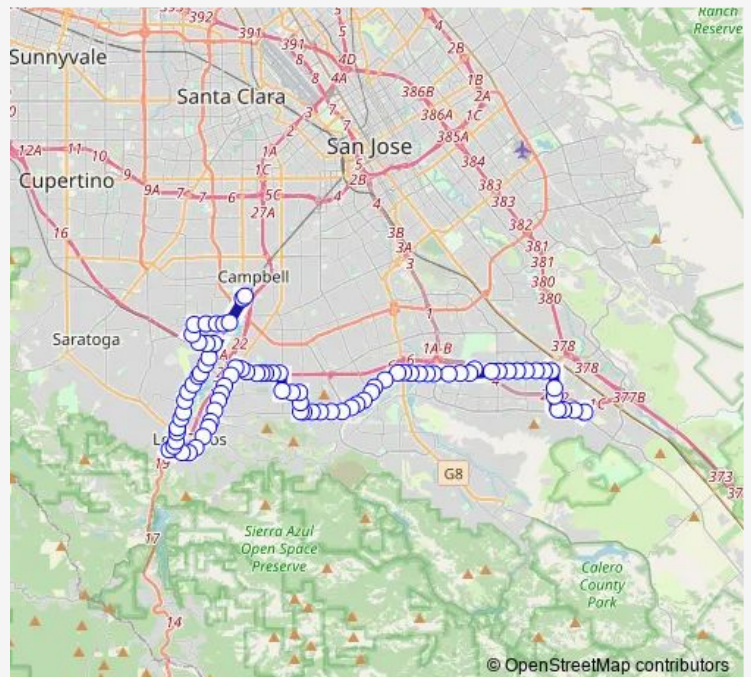

Bus 27 Winchester Stn - Santa Teresa Stn

[Go to website](#)

Direction

Santa Teresa Station — Winchester Station (Bay 2)

84 stops

[Open route schedule](#)

- Santa Teresa Station
- Santa Teresa & Miyuki
- Santa Teresa & Del Canto
- Santa Teresa & Camino Verde
- Cottle Park & Ride
- Cottle & Raleigh
- Poughkeepsie & Cottle
- Blossom Hill & Beswick
- Blossom Hill & Calpine
- Blossom Hill & Lean
- Blossom Hill & Lathrop
- Blossom Hill & Judith
- Blossom Hill & Snell
- Blossom Hill & Entrada Cedros
- Blossom Hill Station
- Blossom Hill & Chesbro
- Blossom Hill & Cahalan
- Blossom Hill & Playa Del Rey
- Blossom Hill & Santa Teresa
- Blossom Hill & Oakridge Mall
- Blossom Hill & Winfield

Route schedule

Santa Teresa Station — Winchester Station (Bay 2)

Monday	05:10-21:14
Tuesday	05:10-21:14
Wednesday	05:10-21:14
Thursday	05:10-21:14
Friday	05:10-21:14
Saturday	06:48-20:44
Sunday	07:51-20:15

Route info

Direction: Santa Teresa Station

Stops: 84

Trip Duration: 1 hour 13 min

27 — Winchester Stn - Santa Teresa Stn

Blossom Hill & Sanchez

Blossom Hill & Almaden (Sutter Health)

Blossom Hill & Almaden Plaza